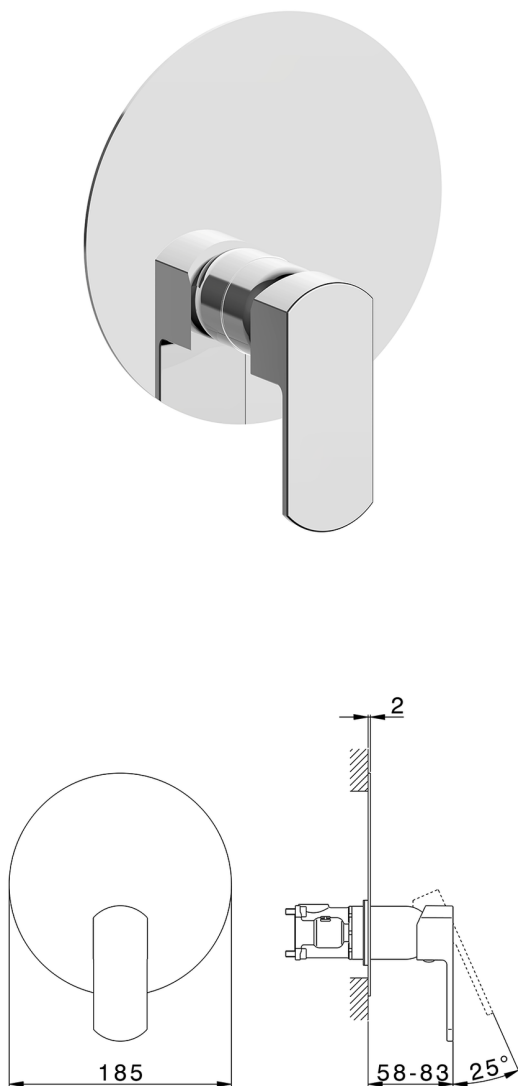

Exposed part for Single Lever One Box Valve DADO_DD0BM010

MODEL **DD0BM010**

Exposed part for Single Lever One Box Valve, 1 Outlet, Minimum depth of installation: 67 mm, without concealed part, for items ZB00B030-ZB00B031

AVAILABLE FINISHINGS

-  **21** 21 Chrome
-  **2B** 2B Polished Nickel
-  **2F** 2F Brushed Nickel
-  **40** 40 Matt Black
-  **4Q** 4Q Matt White

CHARACTERISTICS

Cartridge Spare Parts **ZZ97179000**
35 mm Cartridge
 Installation **Concealed**
 Required concealed parts **ZB00B031**
ZB00B030

Exposed part for Single Lever One Box Valve DADO_DD0BM010

DD0BM010

<https://en.huberitalia.com/exposed-part-for-single-lever-one-box-valve-dado-dd0bm010>

One Box Universal Concealed Part ONE BOX_ZB00B031