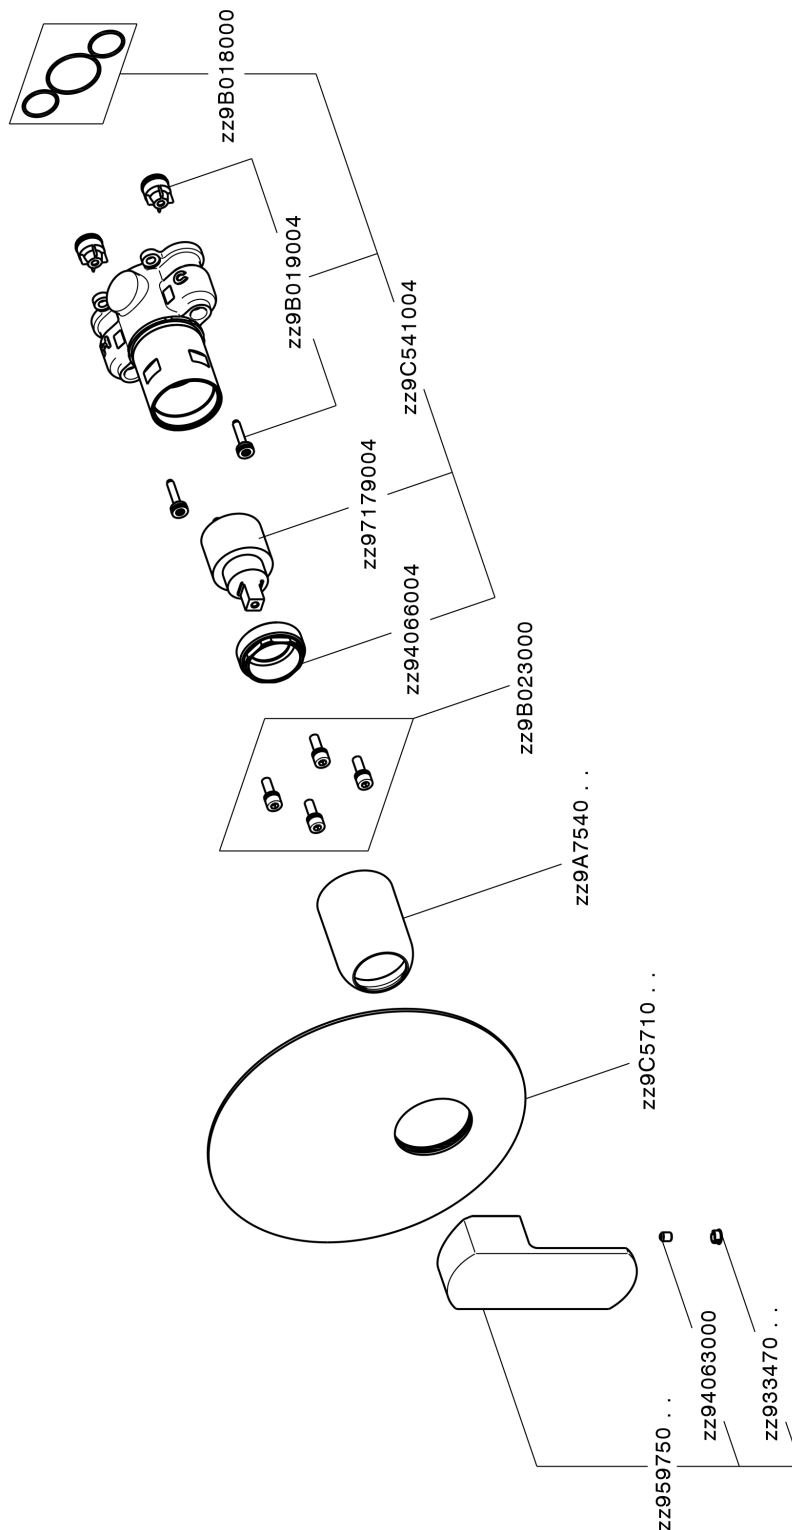

Exposed part for Single Lever One Box Valve DADO_DD0BM010

MODEL **DD0BM010**

Exposed part for Single Lever One Box Valve, 1 Outlet, Minimum depth of installation: 67 mm, without concealed part, for items ZB00B030-ZB00B031

AVAILABLE FINISHINGS

-  **21** 21 Chrome
-  **2B** 2B Polished Nickel
-  **2F** 2F Brushed Nickel
-  **40** 40 Matt Black
-  **4Q** 4Q Matt White

CHARACTERISTICS

Cartridge Spare Parts **ZZ97179000**
35 mm Cartridge
 Installation **Concealed**
 Required concealed parts **ZB00B031**
ZB00B030

Exposed part for Single Lever One Box Valve DADO_DD0BM010

DD0BM010

<https://en.huberitalia.com/exposed-part-for-single-lever-one-box-valve-dado-dd0bm010>

One Box Universal Concealed Part ONE BOX_ZB00B031

MODEL **ZB00B031**

One Box Universal Concealed Part, for 1 or 2 or 3 outlet thermostatic or single lever, without trim kit, with noise reducers, with sealing gasket

AVAILABLE FINISHINGS

04 04 Without finishing