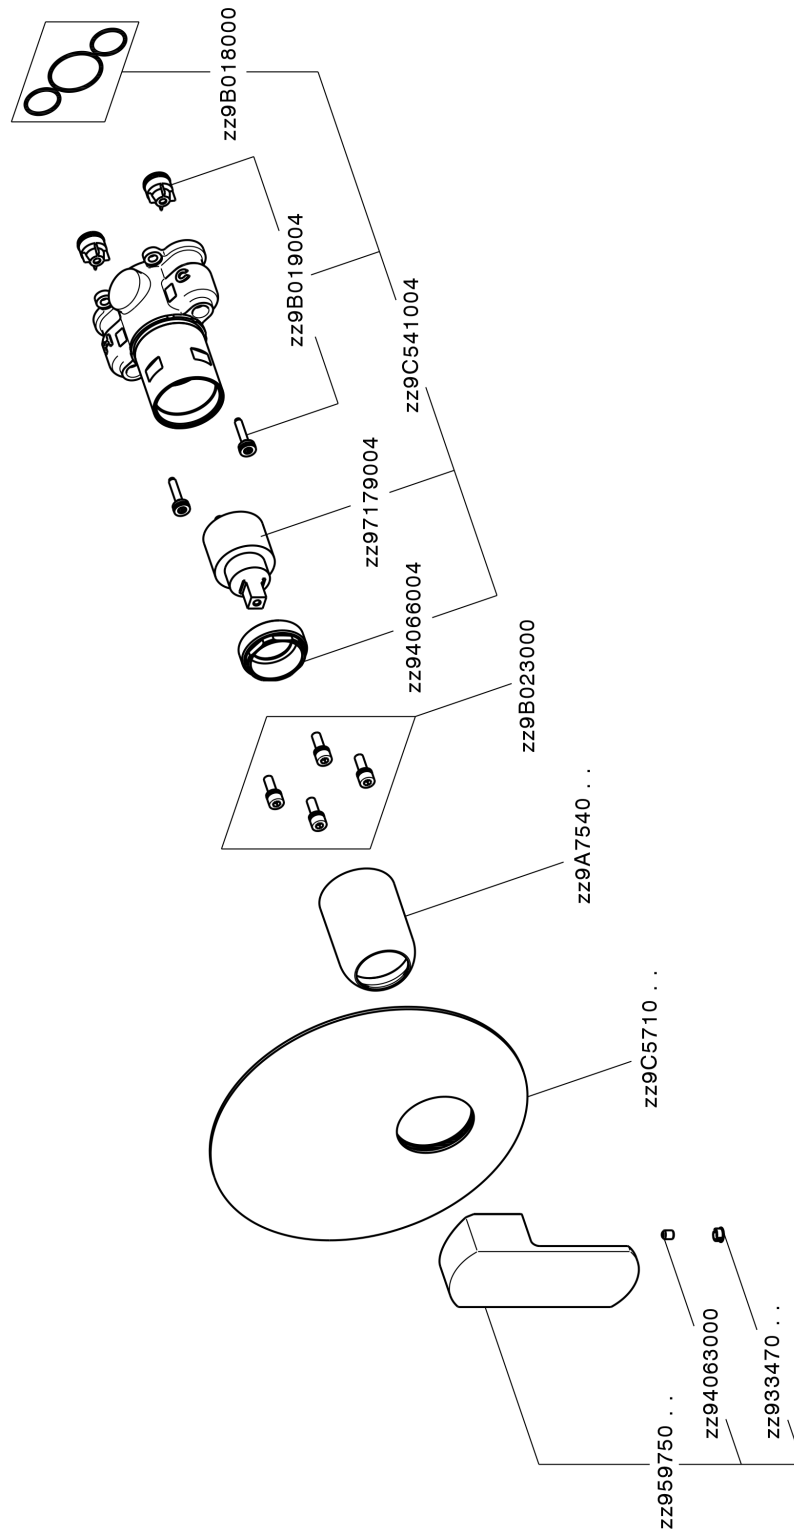

Exposed part for Single Lever One Box Valve DADO_DD0BM010

MODEL **DD0BM010**

Exposed part for Single Lever One Box Valve, 1 Outlet, Minimum depth of installation: 67 mm, without concealed part, for items ZB00B030-ZB00B031

AVAILABLE FINISHINGS

-  **21** 21 Chrome
-  **2B** 2B Polished Nickel
-  **2F** 2F Brushed Nickel
-  **40** 40 Matt Black
-  **4Q** 4Q Matt White

CHARACTERISTICS

Cartridge Spare Parts **ZZ97179000**
35 mm Cartridge
 Installation **Concealed**
 Required concealed parts **ZB00B031**
ZB00B030

Exposed part for Single Lever One Box Valve DADO_DD0BM010

DD0BM010

<https://en.huberitalia.com/exposed-part-for-single-lever-one-box-valve-dado-dd0bm010>

One Box Universal Concealed Part ONE BOX_ZB00B031

MODEL **ZB00B031**

One Box Universal Concealed Part, for 1 or 2 or 3 outlet thermostatic or single lever, without trim kit, with noise reducers, with sealing gasket

AVAILABLE FINISHINGS

04 04 Without finishing