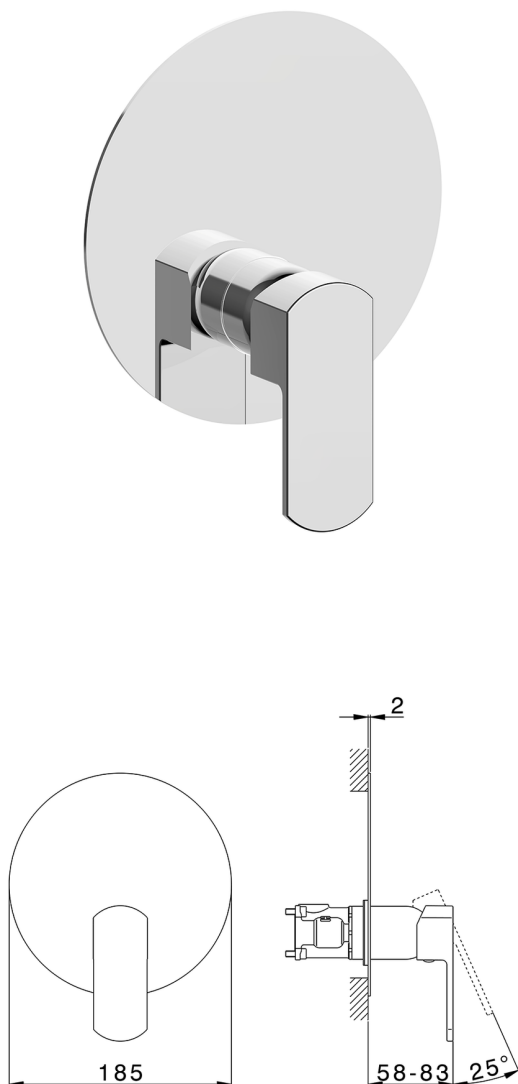

Exposed part for Single Lever One Box Valve DADO_DD0BM010

MODEL **DD0BM010**

Exposed part for Single Lever One Box Valve, 1 Outlet, Minimum depth of installation: 67 mm, without concealed part, for items ZB00B030-ZB00B031

AVAILABLE FINISHINGS

-  **21** 21 Chrome
-  **2B** 2B Polished Nickel
-  **2F** 2F Brushed Nickel
-  **40** 40 Matt Black
-  **4Q** 4Q Matt White

CHARACTERISTICS

Cartridge Spare Parts **ZZ97179000**
35 mm Cartridge
 Installation **Concealed**
 Required concealed parts **ZB00B031**
ZB00B030

Exposed part for Single Lever One Box Valve DADO_DD0BM010

DD0BM010

<https://en.huberitalia.com/exposed-part-for-single-lever-one-box-valve-dado-dd0bm010>

One Box Universal Concealed Part ONE BOX_ZB00B031