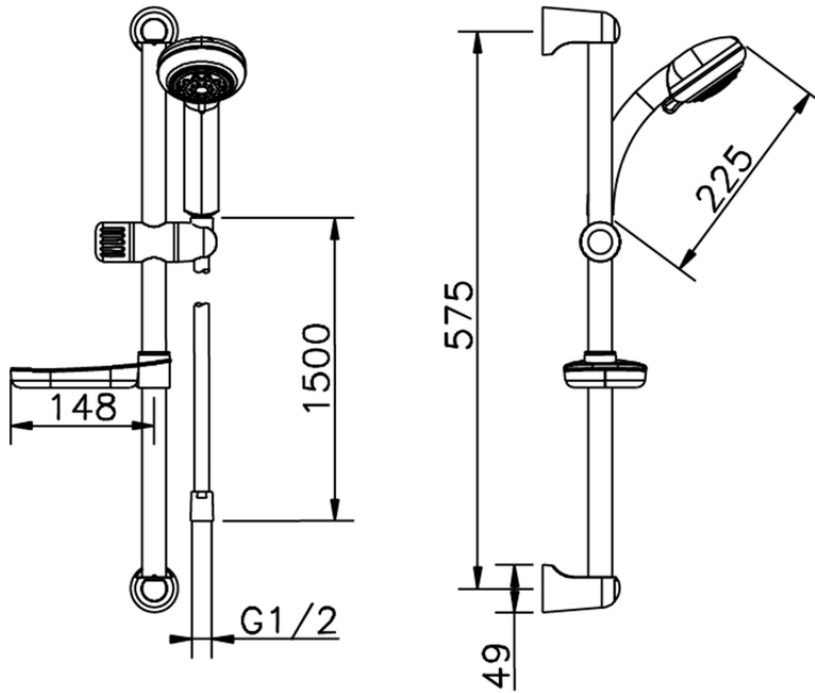

Shower set SHOWER_62.35H.

62.35H.

<https://en.huberitalia.com/shower-set-shower-62-35h>

2026-06-27