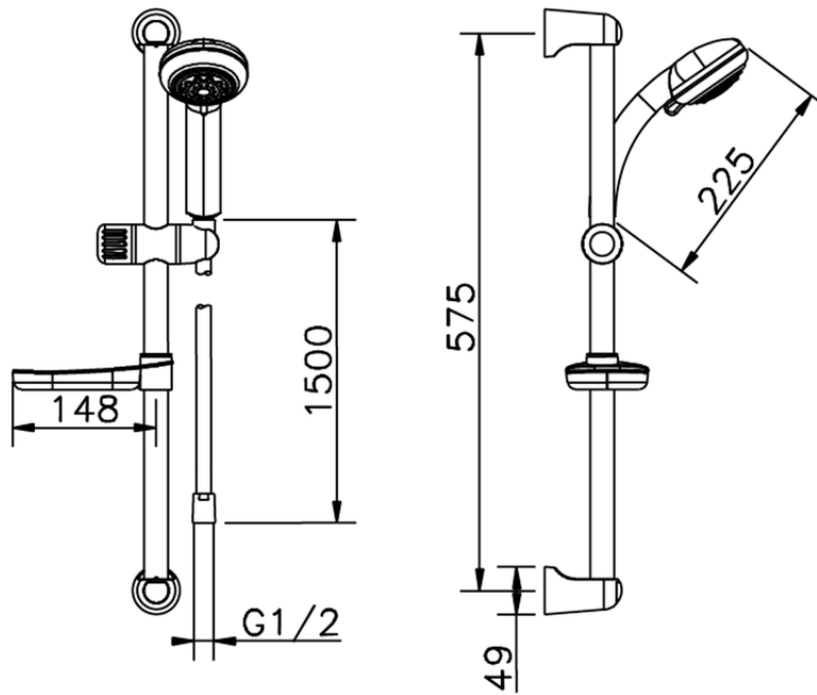

Shower set SHOWER_62.35H.

62.35H.

<https://en.huberitalia.com/shower-set-shower-62-35h>

2026-04-05