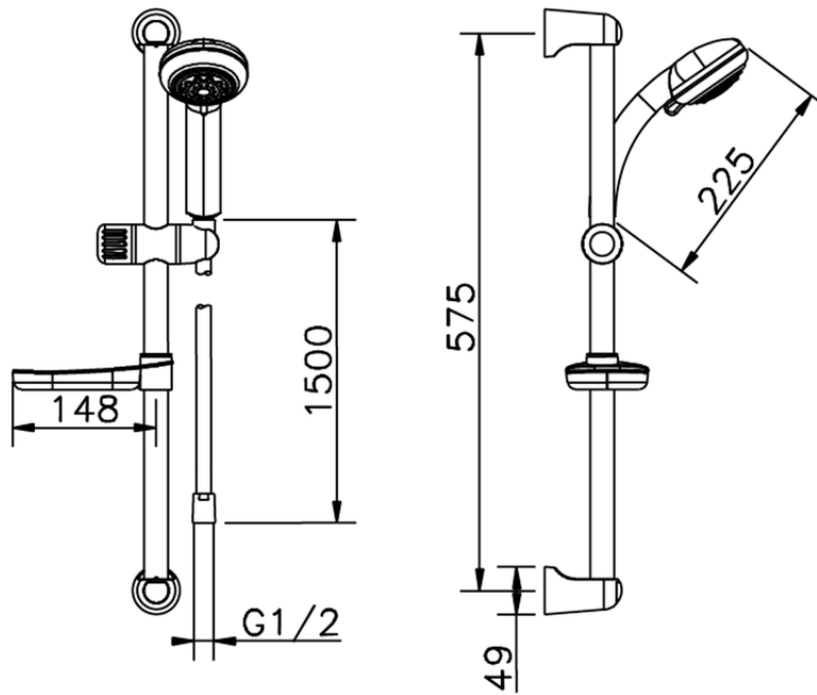

Shower set SHOWER_62.35H.

62.35H.

<https://en.huberitalia.com/shower-set-shower-62-35h>

2026-05-17