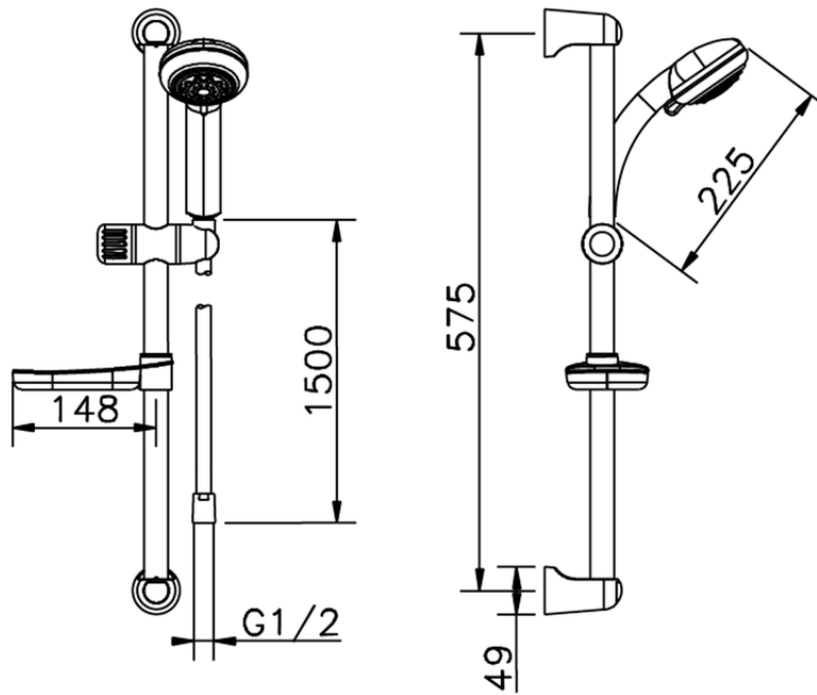

## Shower set SHOWER\_62.35H.

62.35H.

<https://en.huberitalia.com/shower-set-shower-62-35h>

2026-06-06