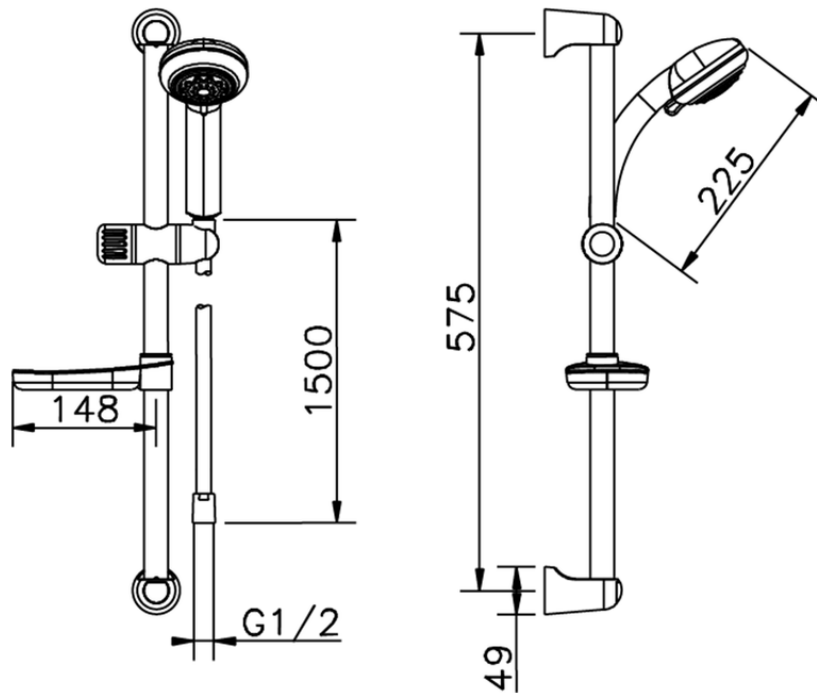

Shower set SHOWER_62.35H.

62.35H.

<https://en.huberitalia.com/shower-set-shower-62-35h>

2026-06-26