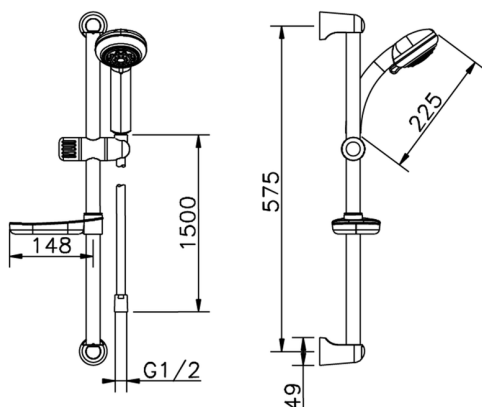

Shower set SHOWER_62.35H.

MODEL **62.35H.**

Shower set, 57 cm Sliding rail bar with sliding bracket, Teti ABS 3 sprays handshower, 150 cm Brass flexible hose

AVAILABLE FINISHINGS

CHARACTERISTICS

2026-06-26