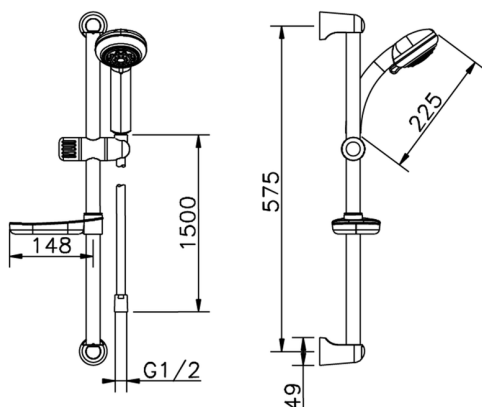

## Shower set SHOWER\_62.35H.

MODEL **62.35H.**

Shower set, 57 cm Sliding rail bar with sliding bracket, Teti ABS 3 sprays handshower, 150 cm Brass flexible hose

AVAILABLE FINISHINGS

CHARACTERISTICS

2026-06-26