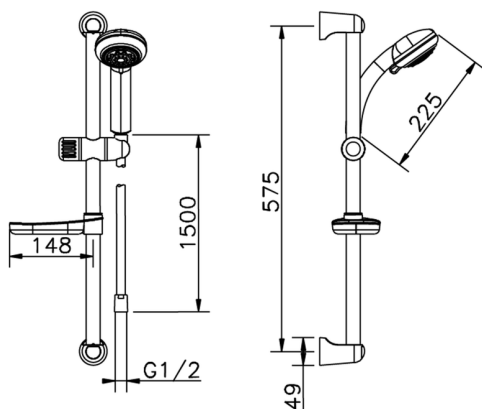

Shower set SHOWER_62.35H.

MODEL **62.35H.**

Shower set, 57 cm Sliding rail bar with sliding bracket, Teti ABS 3 sprays handshower, 150 cm Brass flexible hose

AVAILABLE FINISHINGS

CHARACTERISTICS

2026-04-06