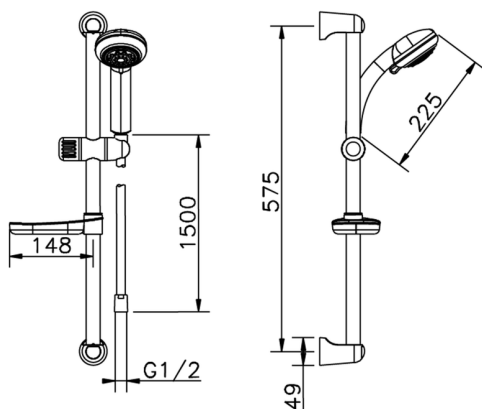

## Shower set SHOWER\_62.35H.

MODEL **62.35H.**

Shower set, 57 cm Sliding rail bar with sliding bracket, Teti ABS 3 sprays handshower, 150 cm Brass flexible hose

AVAILABLE FINISHINGS

CHARACTERISTICS

2026-06-06