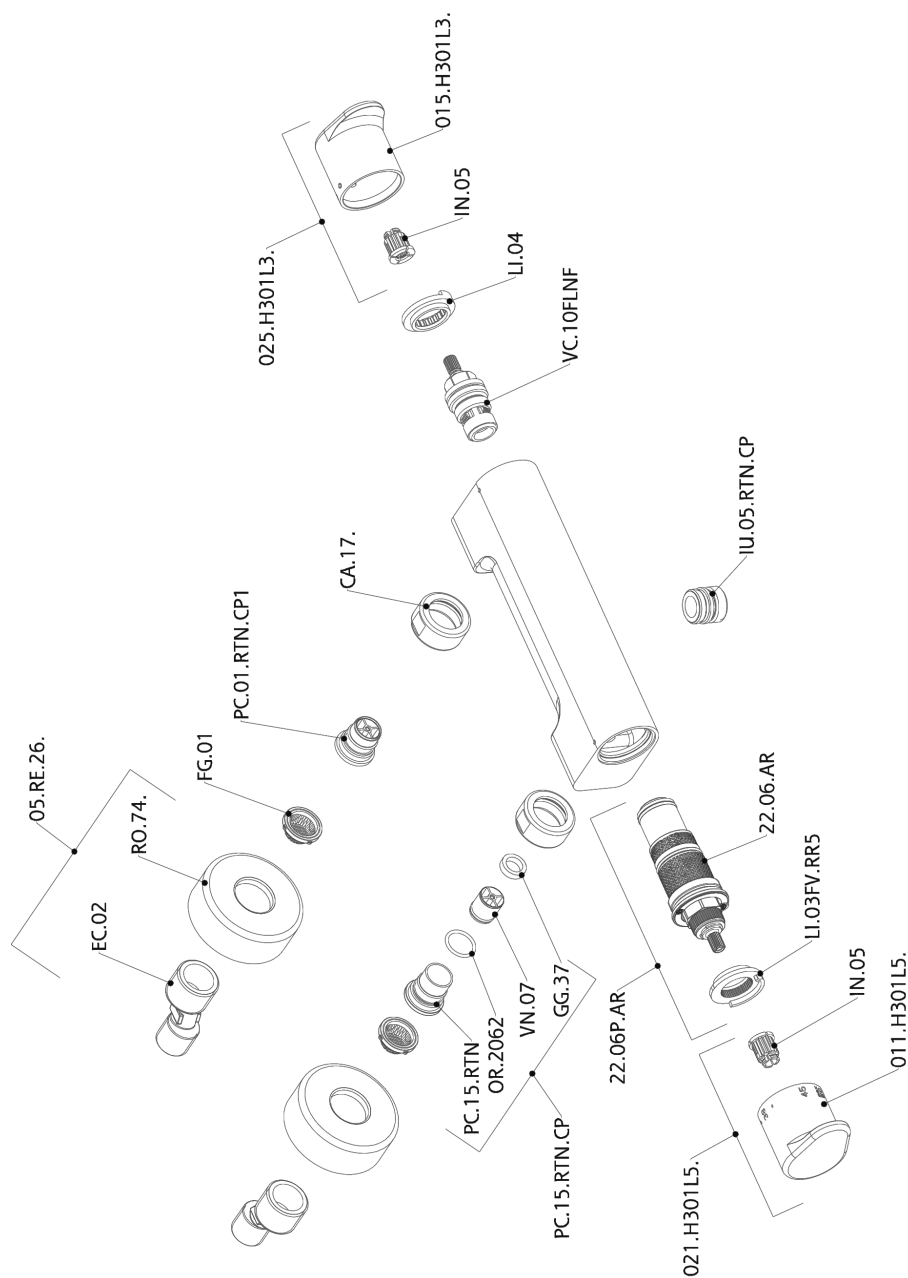

Thermostatic shower mixer H3_H3T01015

MODEL **H3T01015**

Thermostatic shower mixer, without shower set, 1/2" M flexible connection

AVAILABLE FINISHINGS

-  **21** 21 Chrome
-  **2F** 2F Brushed Nickel
-  **40** 40 Matt Black

CHARACTERISTICS

Cartridge Spare Parts **22.04A.AR - ZZ97279004**

Argo 2 (long filter) Thermostatic Valve

SafeTouch

The Huber SafeTouch system maintains the mixer body cool to the touch during operation.

Thermostatic

The Huber thermostatic is your personal water manager, helping you to handle, control and save water and energy.

Thermostatic shower mixer H3_H3T01015

H3T01015

<https://en.huberitalia.com/thermostatic-shower-mixer-h3-h3t01015>