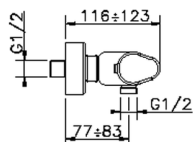

Thermostatic shower mixer H3_H3T01015

MODEL **H3T01015**

Thermostatic shower mixer, without shower set, 1/2" M flexible connection

AVAILABLE FINISHINGS

-  **21** 21 Chrome
-  **2F** 2F Brushed Nickel
-  **40** 40 Matt Black

CHARACTERISTICS

Cartridge Spare Parts **22.04A.AR - ZZ97279004**

Argo 2 (long filter) Thermostatic Valve

SafeTouch

The Huber SafeTouch system maintains the mixer body cool to the touch during operation.

Thermostatic