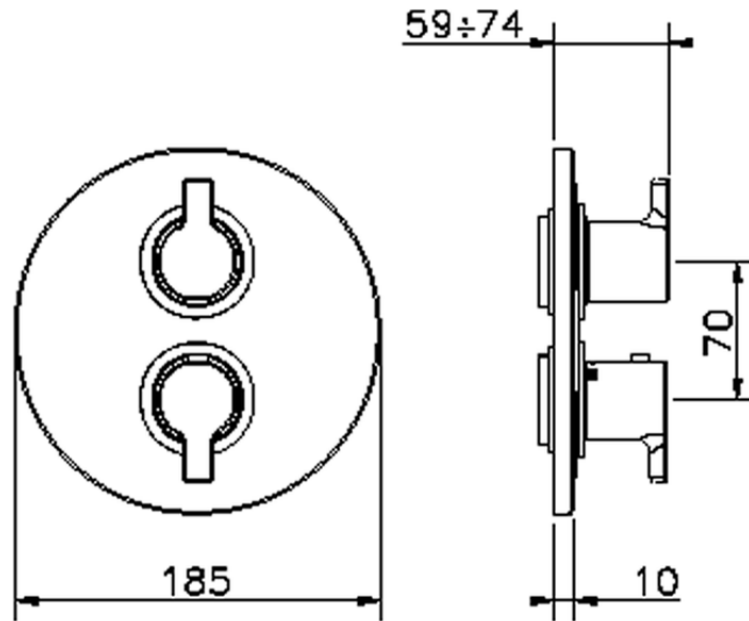

Exposed part for con.thermo.shower valve, 2-outlet THERMO_H2018100

H2018100

<https://en.huberitalia.com/exposed-part-for-con-thermo-shower-valve-2-outlet-thermo-h2018100>

Piastra/Plate/Plaque/Platte/Placa

2-3mm: XX 25-40 YY 76-91

10 mm: XX 16-31 YY 65-80