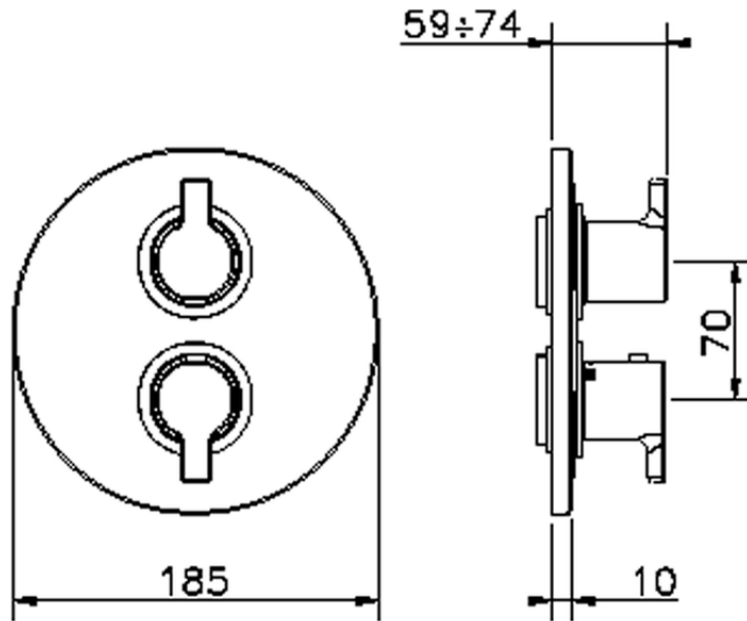

Exposed part for con.thermo.shower valve, 2-outlet THERMO_H2018100

H2018100

<https://en.huberitalia.com/exposed-part-for-con-thermo-shower-valve-2-outlet-thermo-h2018100>

Piastra/Plate/Plaque/Platte/Placa

2-3mm: XX 25-40 YY 76-91

10 mm: XX 16-31 YY 65-80

ZB018101

<https://en.huberitalia.com/2-outlet-concealed-thermostatic-shower-valve-concealed-zb018101>

2026-05-25