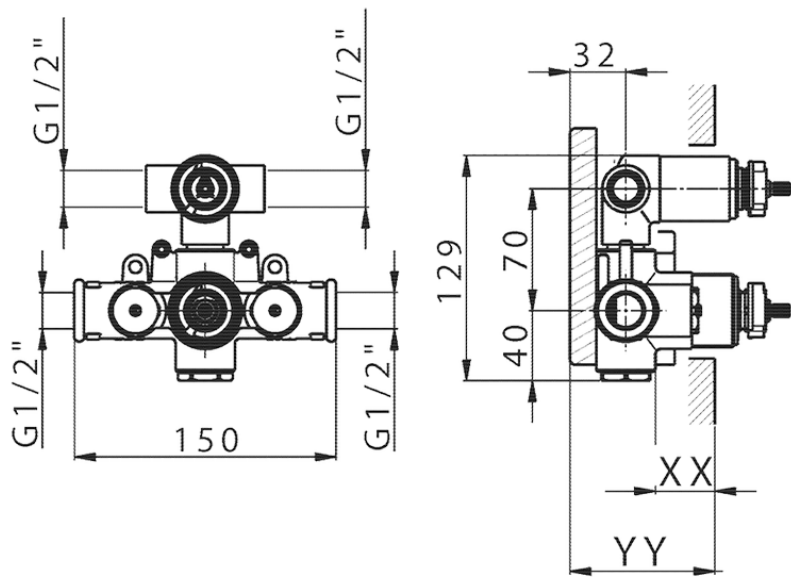

Exposed part for con.thermo.shower valve, 2-outlet THERMO_H2018100

H2018100

<https://en.huberitalia.com/exposed-part-for-con-thermo-shower-valve-2-outlet-thermo-h2018100>

Piastra/Plate/Plaque/Platte/Placa

2-3mm: XX 25-40 YY 76-91

10 mm: XX 16-31 YY 65-80