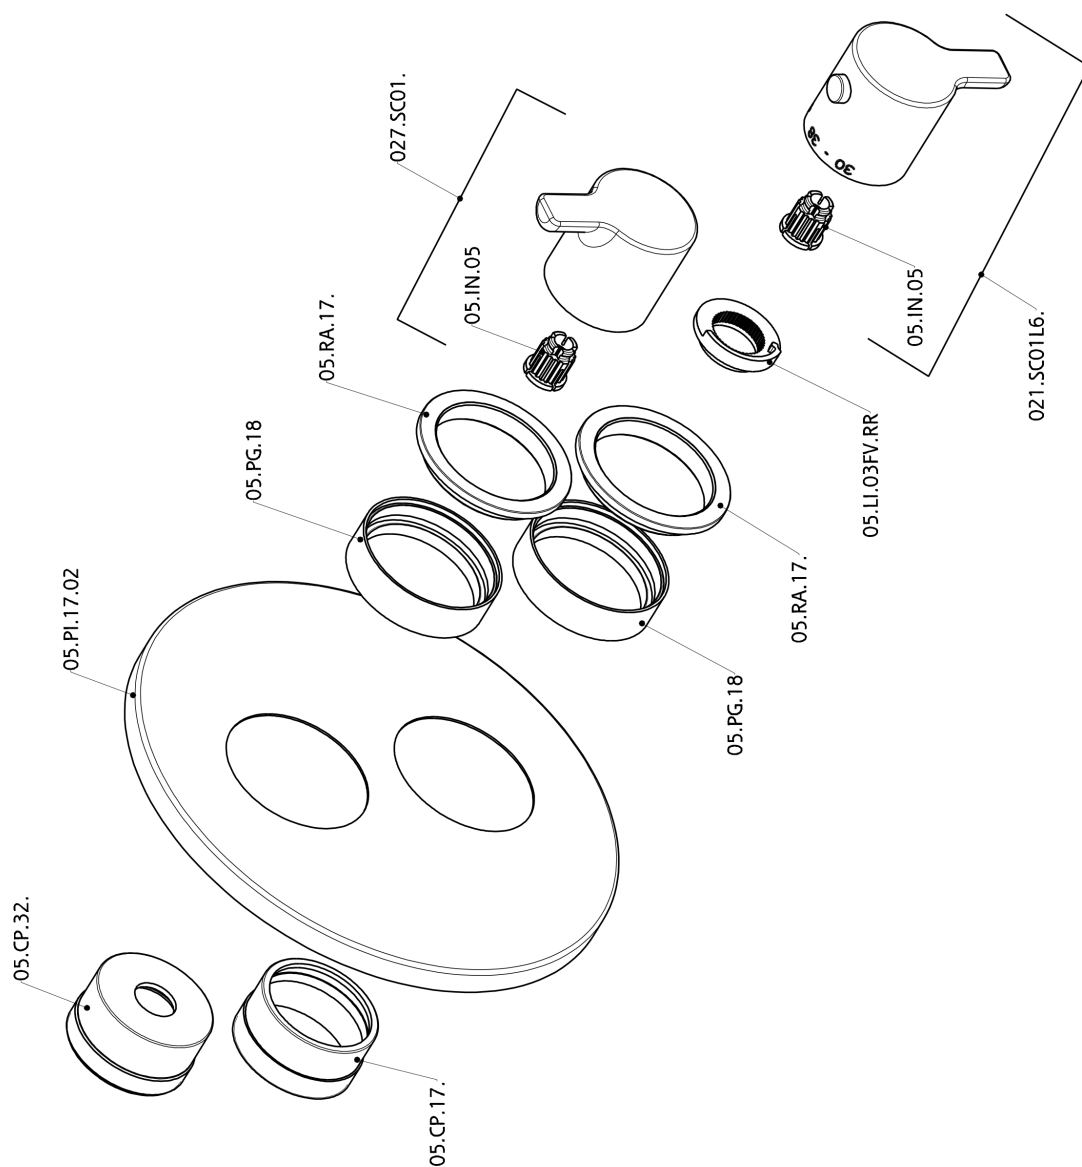

Exposed part for con.thermo.shower valve, 2-outlet THERMO_H2018100

H2018100

<https://en.huberitalia.com/exposed-part-for-con-thermo-shower-valve-2-outlet-thermo-h2018100>

2-outlet Concealed thermostatic shower valve CONCEALED_ZB018101

ZB018101

<https://en.huberitalia.com/2-outlet-concealed-thermostatic-shower-valve-concealed-zb018101>

2026-06-10