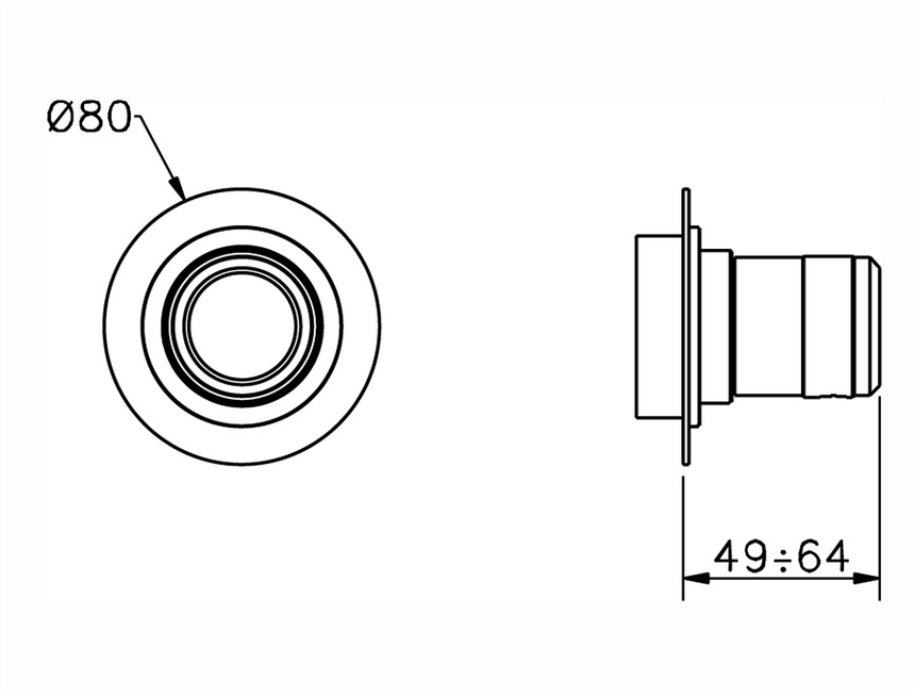

Stopvalve exposed part CHRONOS_CR003310

CR003310

<https://en.huberitalia.com/stopvalve-exposed-part-chronos-cr003310>

2024-11-15