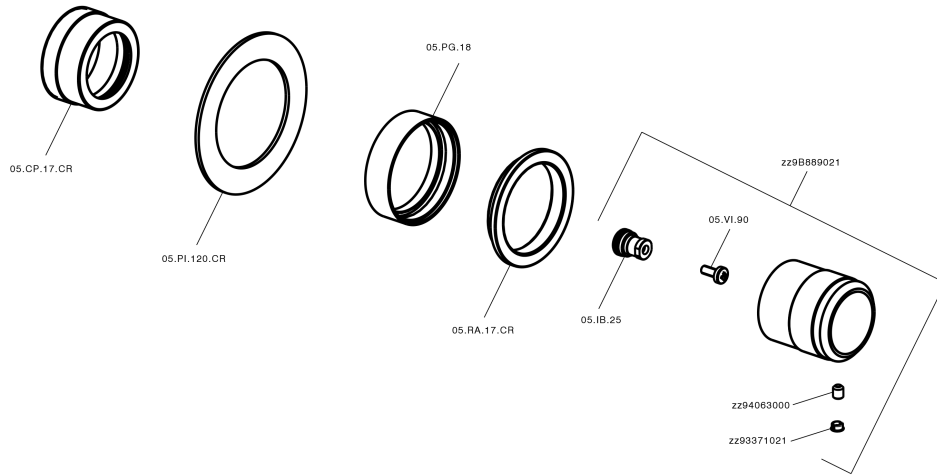

Stopvalve exposed part CHRONOS_CR003310

CR003310

<https://en.huberitalia.com/stopvalve-exposed-part-chronos-cr003310>

2024-11-15