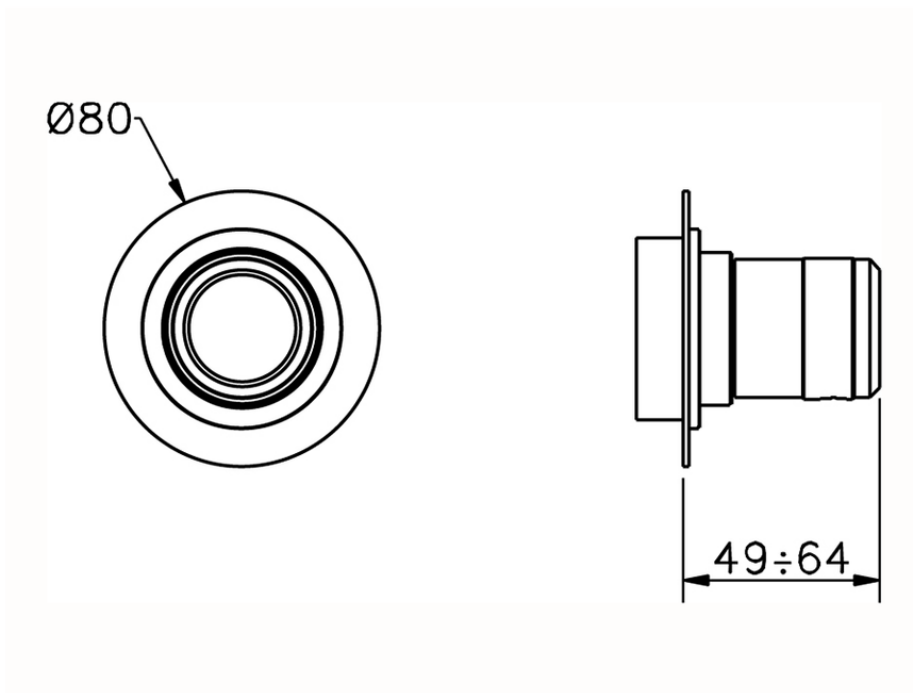

Stopvalve exposed part CHRONOS_CR003310

CR003310

<https://en.huberitalia.com/stopvalve-exposed-part-chronos-cr003310>

2024-11-15