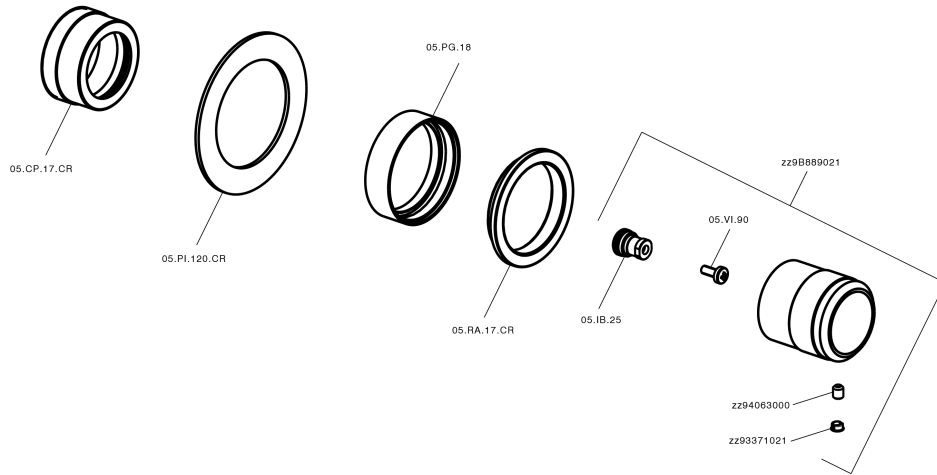

## Stopvalve exposed part CHRONOS\_CR003310

CR003310

<https://en.huberitalia.com/stopvalve-exposed-part-chronos-cr003310>

2024-11-15