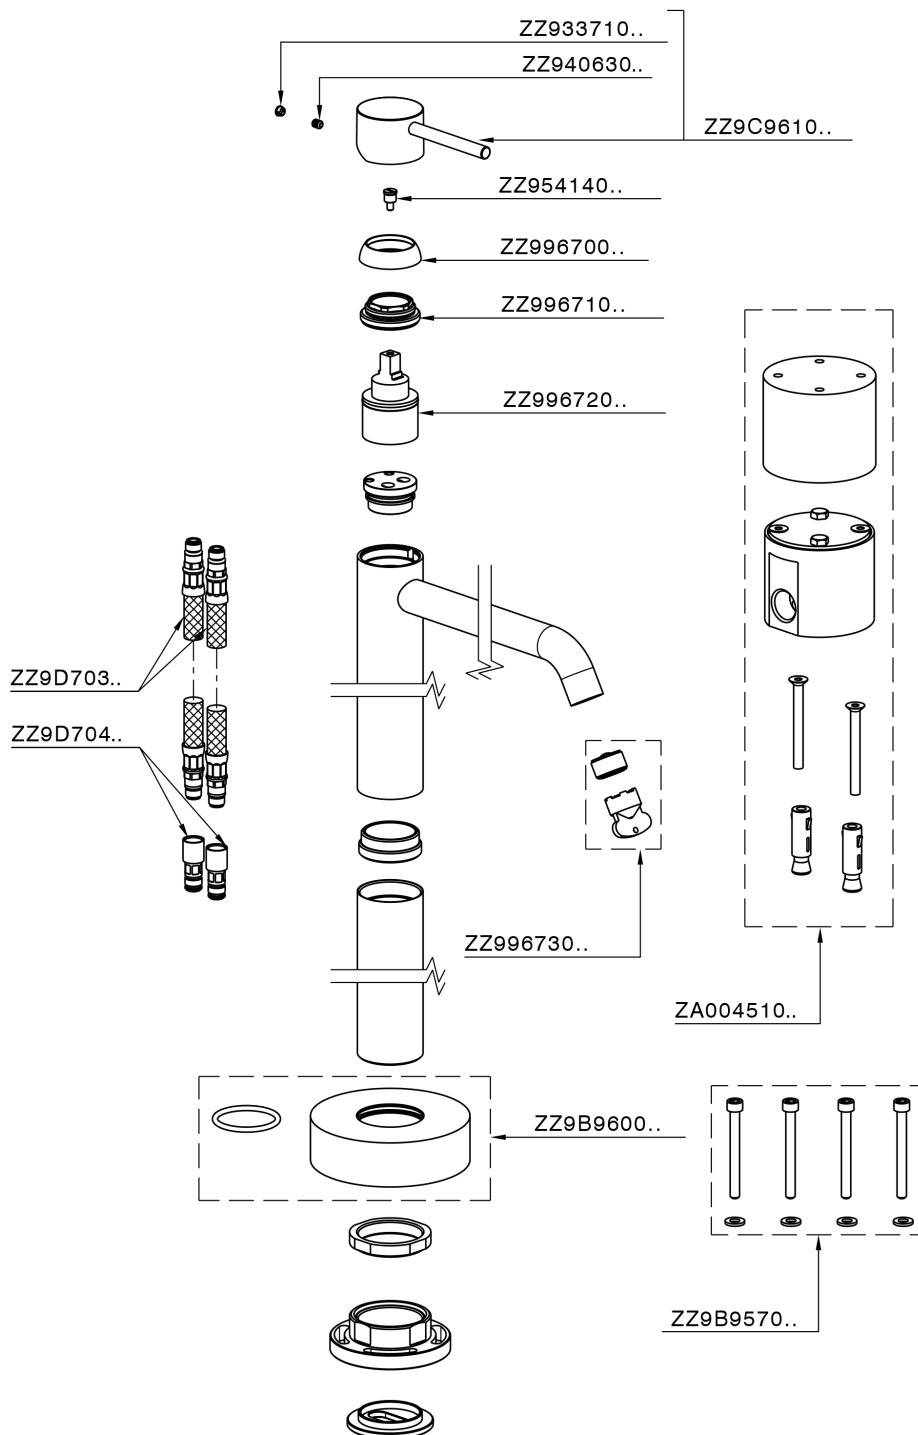

Exposed part for single basin on the floor NUOVA KIRUNA_K2014510

K2014510

<https://en.huberitalia.com/exposed-part-for-single-basin-on-the-floor-nuova-kiruna-k2014510>

Concealed part single lever free-standing CONCEALED_ZB004510

ZB004510

<https://en.huberitalia.com/concealed-part-single-lever-free-standing-concealed-zb004510>

2026-05-17