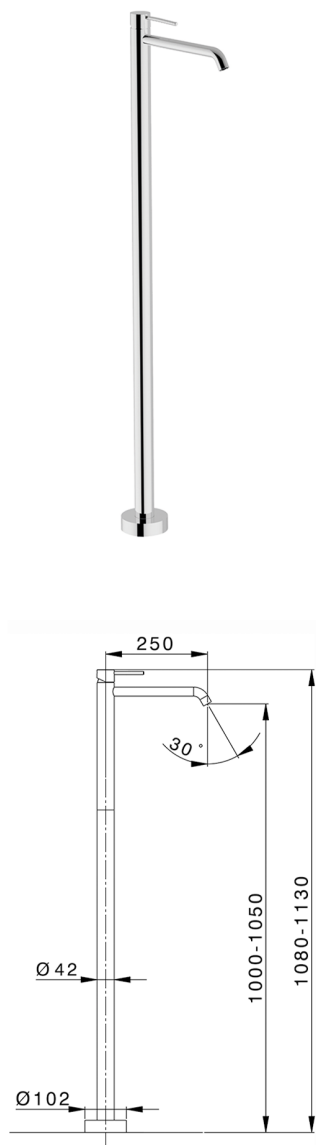

Exposed part for single basin on the floor NUOVA KIRUNA_K2014510

MODEL **K2014510**

Exposed part for single basin on the floor, without concealed part, for item ZB004510

AVAILABLE FINISHINGS

-  **21** 21 Chrome
-  **26** 26 Old Copper
-  **2F** 2F Brushed Nickel
-  **2W** 2W Brushed Gold
-  **40** 40 Matt Black
-  **4Q** 4Q Matt White

CHARACTERISTICS

Cartridge Spare Parts **ZZ99672000**

35 mm Cartridge

Installation **Concealed**

Required concealed parts **ZB004510**

EcoStop

EcoStop feature limits water flow to approximately 50% of maximum output with one point of resistance on setting. Push slightly past the middle stop only when full water output is required. This will save water up to 50%.

Exposed part for single basin on the floor NUOVA KIRUNA_K2014510

K2014510

<https://en.huberitalia.com/exposed-part-for-single-basin-on-the-floor-nuova-kiruna-k2014510>

Concealed part single lever free-standing CONCEALED_ZB004510

MODEL **ZB004510**

Floor mounted concealed part, for free-standing mixer

AVAILABLE FINISHINGS

 **04** 04 Without finishing

CHARACTERISTICS

Installation	Concealed
Concealed	1

2026-05-17