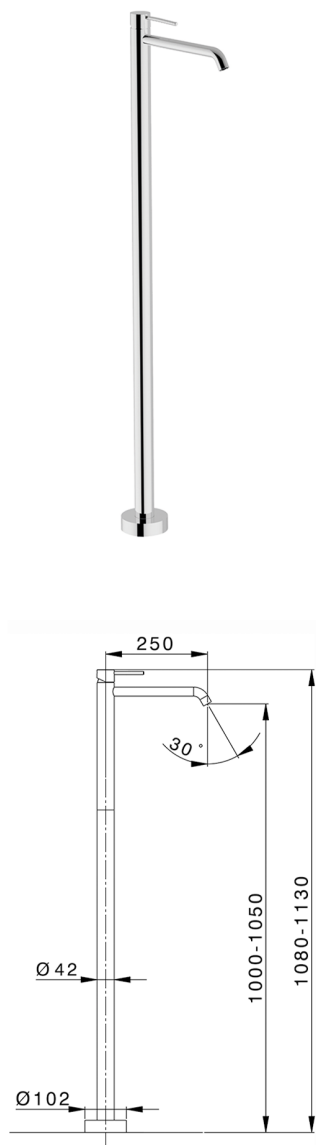

Exposed part for single basin on the floor NUOVA KIRUNA_K2014510

MODEL **K2014510**

Exposed part for single basin on the floor, without concealed part, for item ZB004510

AVAILABLE FINISHINGS

-  **21** 21 Chrome
-  **26** 26 Old Copper
-  **2F** 2F Brushed Nickel
-  **2W** 2W Brushed Gold
-  **40** 40 Matt Black
-  **4Q** 4Q Matt White

CHARACTERISTICS

Cartridge Spare Parts **ZZ99672000**

35 mm Cartridge

Installation **Concealed**

Required concealed parts **ZB004510**

EcoStop

EcoStop feature limits water flow to approximately 50% of maximum output with one point of resistance on setting. Push slightly past the middle stop only when full water output is required. This will save water up to 50%.

Exposed part for single basin on the floor NUOVA KIRUNA_K2014510

K2014510

<https://en.huberitalia.com/exposed-part-for-single-basin-on-the-floor-nuova-kiruna-k2014510>

Concealed part single lever free-standing CONCEALED_ZB004510

MODEL **ZB004510**

Floor mounted concealed part, for free-standing mixer

AVAILABLE FINISHINGS

 **04** 04 Without finishing

CHARACTERISTICS

Installation	Concealed
Concealed	1

2026-04-11