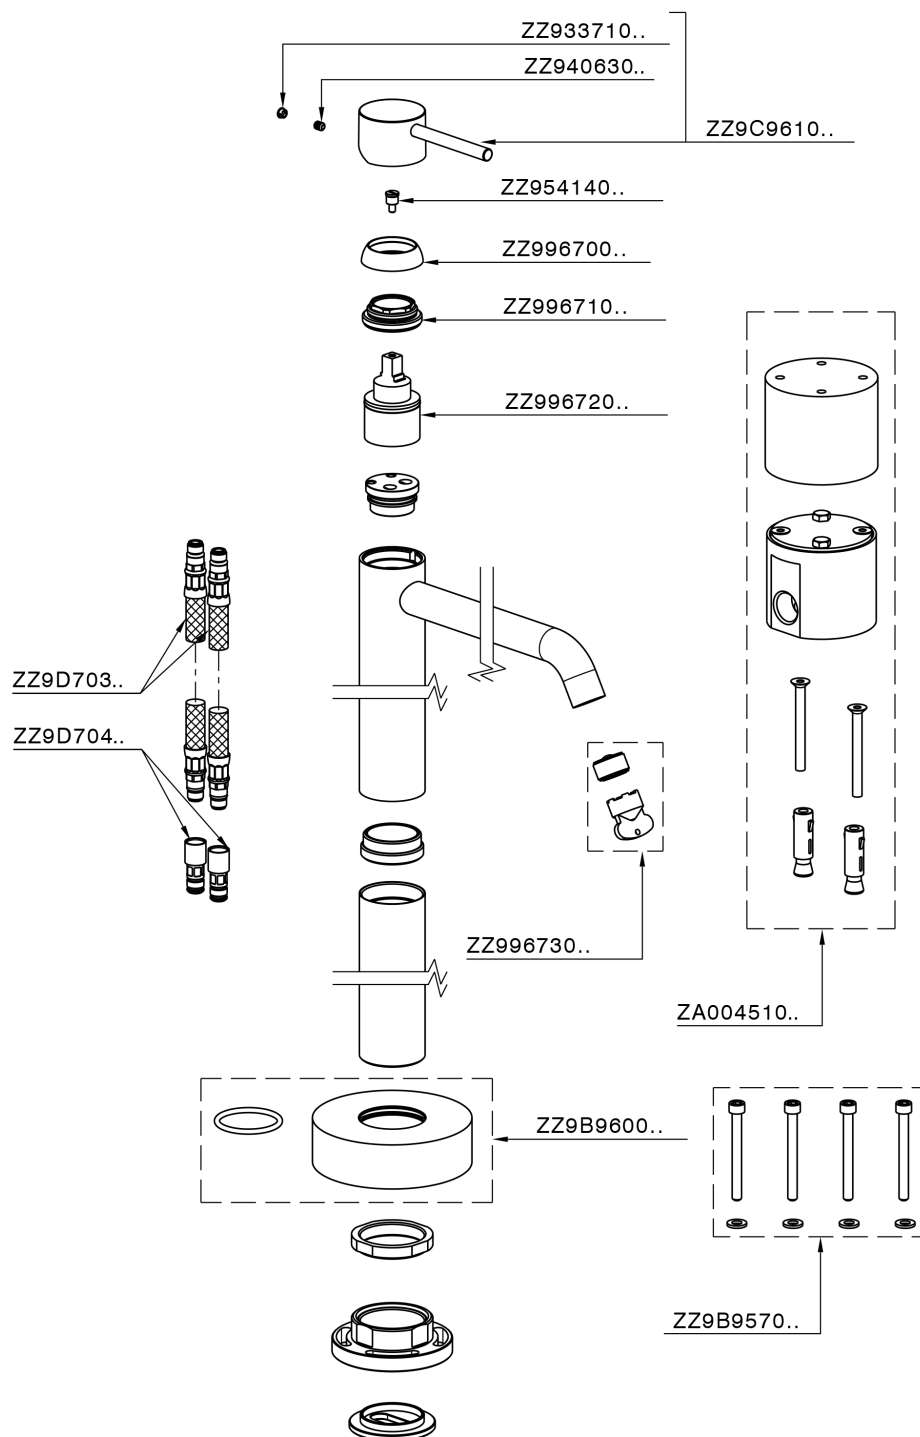

Exposed part for single basin on the floor NUOVA KIRUNA_K2014510

MODEL **K2014510**

Exposed part for single basin on the floor, without concealed part, for item ZB004510

AVAILABLE FINISHINGS

-  **21** 21 Chrome
-  **26** 26 Old Copper
-  **2F** 2F Brushed Nickel
-  **2W** 2W Brushed Gold
-  **40** 40 Matt Black
-  **4Q** 4Q Matt White

CHARACTERISTICS

Cartridge Spare Parts **ZZ99672000**

35 mm Cartridge

Installation **Concealed**

Required concealed parts **ZB004510**

EcoStop

EcoStop feature limits water flow to approximately 50% of maximum output with one point of resistance on setting. Push slightly past the middle stop only when full water output is required. This will save water up to 50%.

Exposed part for single basin on the floor NUOVA KIRUNA_K2014510

K2014510

<https://en.huberitalia.com/exposed-part-for-single-basin-on-the-floor-nuova-kiruna-k2014510>

Concealed part single lever free-standing CONCEALED_ZB004510

MODEL **ZB004510**

Floor mounted concealed part, for free-standing mixer

AVAILABLE FINISHINGS

 **04** 04 Without finishing

CHARACTERISTICS

Installation	Concealed
Concealed	1

2026-05-17