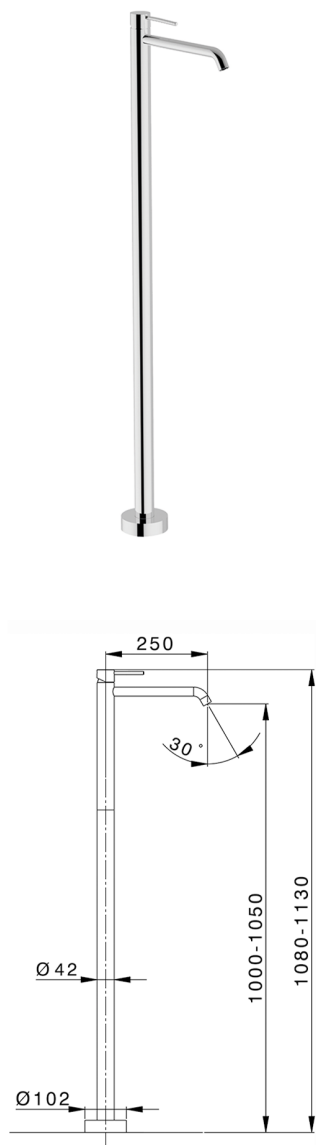

Exposed part for single basin on the floor NUOVA KIRUNA_K2014510

MODEL **K2014510**

Exposed part for single basin on the floor, without concealed part, for item ZB004510

AVAILABLE FINISHINGS

-  **21** 21 Chrome
-  **26** 26 Old Copper
-  **2F** 2F Brushed Nickel
-  **2W** 2W Brushed Gold
-  **40** 40 Matt Black
-  **4Q** 4Q Matt White

CHARACTERISTICS

Cartridge Spare Parts **ZZ99672000**

35 mm Cartridge

Installation **Concealed**

Required concealed parts **ZB004510**

EcoStop

EcoStop feature limits water flow to approximately 50% of maximum output with one point of resistance on setting. Push slightly past the middle stop only when full water output is required. This will save water up to 50%.

Exposed part for single basin on the floor NUOVA KIRUNA_K2014510

K2014510

<https://en.huberitalia.com/exposed-part-for-single-basin-on-the-floor-nuova-kiruna-k2014510>

Concealed part single lever free-standing CONCEALED_ZB004510

MODEL **ZB004510**

Floor mounted concealed part, for free-standing mixer

AVAILABLE FINISHINGS

 **04** 04 Without finishing

CHARACTERISTICS

Installation	Concealed
Concealed	1

2026-04-27