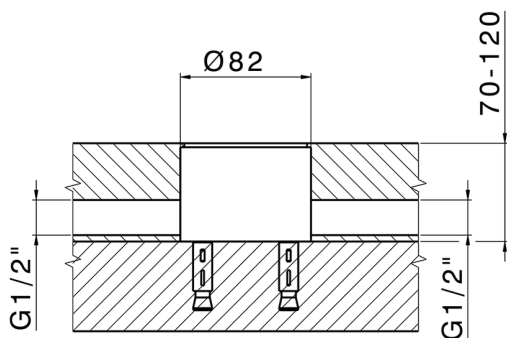

MODEL **ZB004510**

Floor mounted concealed part, for free-standing mixer

AVAILABLE FINISHINGS

 **04** 04 Without finishing

CHARACTERISTICS

Installation	<b>Concealed</b>
Concealed	<b>1</b>

2026-06-06