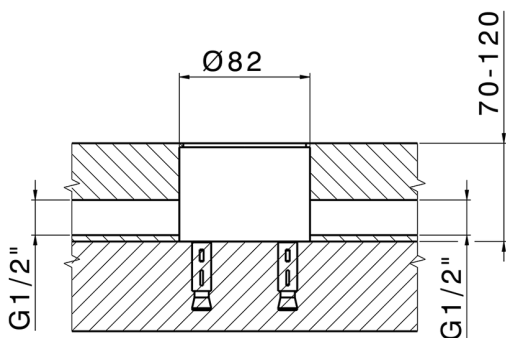

Exposed part for single basin on the floor NUOVA KIRUNA_K2014510

MODEL **K2014510**

Exposed part for single basin on the floor, without concealed part, for item ZB004510

AVAILABLE FINISHINGS

-  **21** 21 Chrome
-  **26** 26 Old Copper
-  **2F** 2F Brushed Nickel
-  **2W** 2W Brushed Gold
-  **40** 40 Matt Black
-  **4Q** 4Q Matt White

CHARACTERISTICS

Cartridge Spare Parts **ZZ99672000**

35 mm Cartridge

Installation **Concealed**

Required concealed parts **ZB004510**

EcoStop

EcoStop feature limits water flow to approximately 50% of maximum output with one point of resistance on setting. Push slightly past the middle stop only when full water output is required. This will save water up to 50%.

Exposed part for single basin on the floor NUOVA KIRUNA_K2014510

K2014510

<https://en.huberitalia.com/exposed-part-for-single-basin-on-the-floor-nuova-kiruna-k2014510>

Concealed part single lever free-standing CONCEALED_ZB004510

MODEL **ZB004510**

Floor mounted concealed part, for free-standing mixer

AVAILABLE FINISHINGS

 **04** 04 Without finishing

CHARACTERISTICS

Installation	Concealed
Concealed	1

2026-04-27