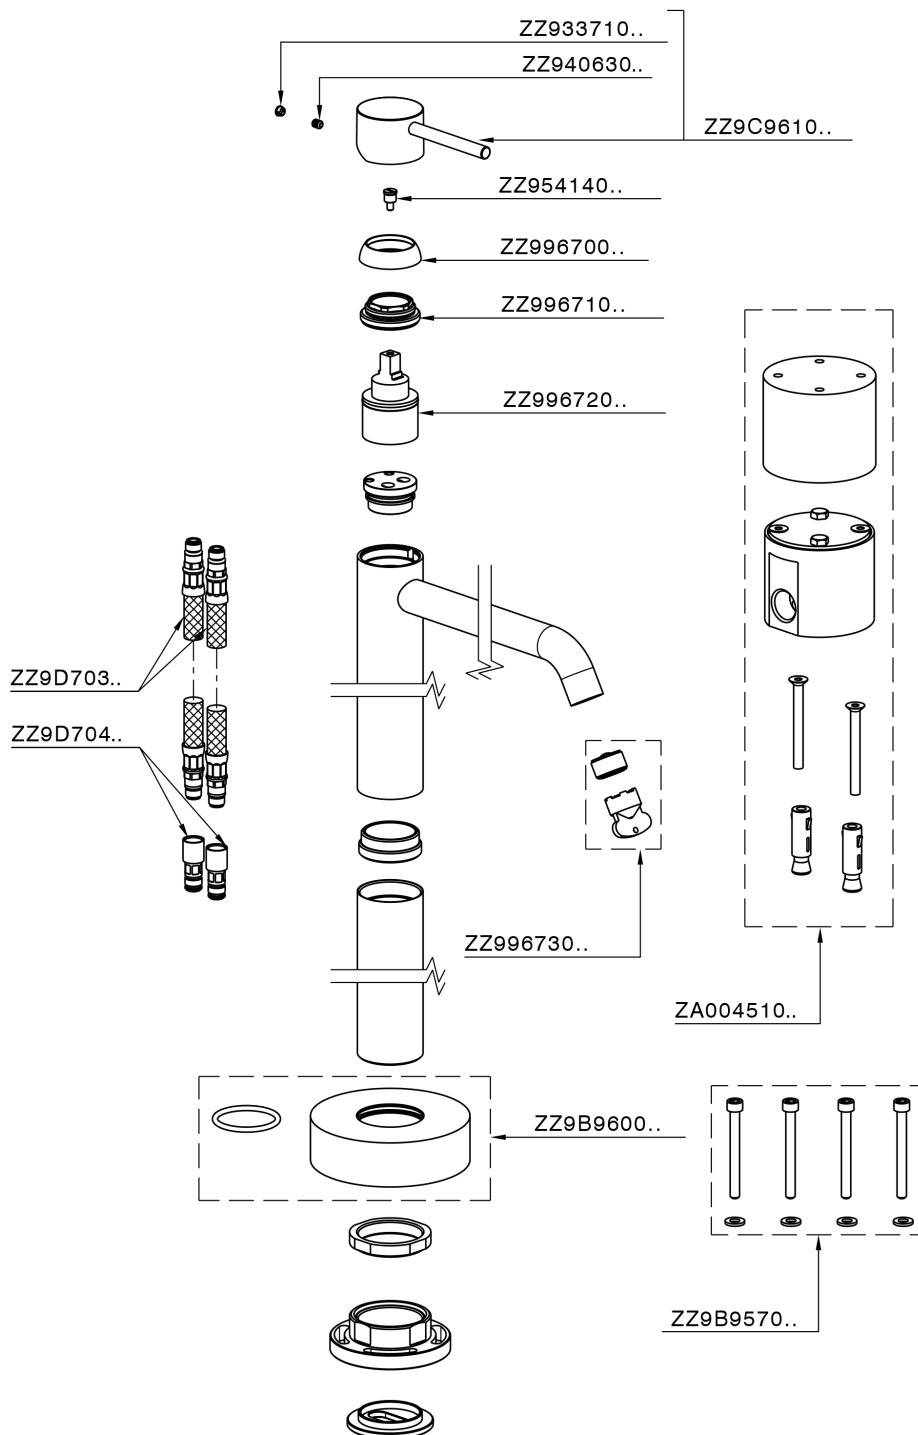

## Exposed part for single basin on the floor NUOVA KIRUNA\_K2014510

K2014510

<https://en.huberitalia.com/exposed-part-for-single-basin-on-the-floor-nuova-kiruna-k2014510>

Concealed part single lever free-standing CONCEALED\_ZB004510

ZB004510

<https://en.huberitalia.com/concealed-part-single-lever-free-standing-concealed-zb004510>

2026-04-27