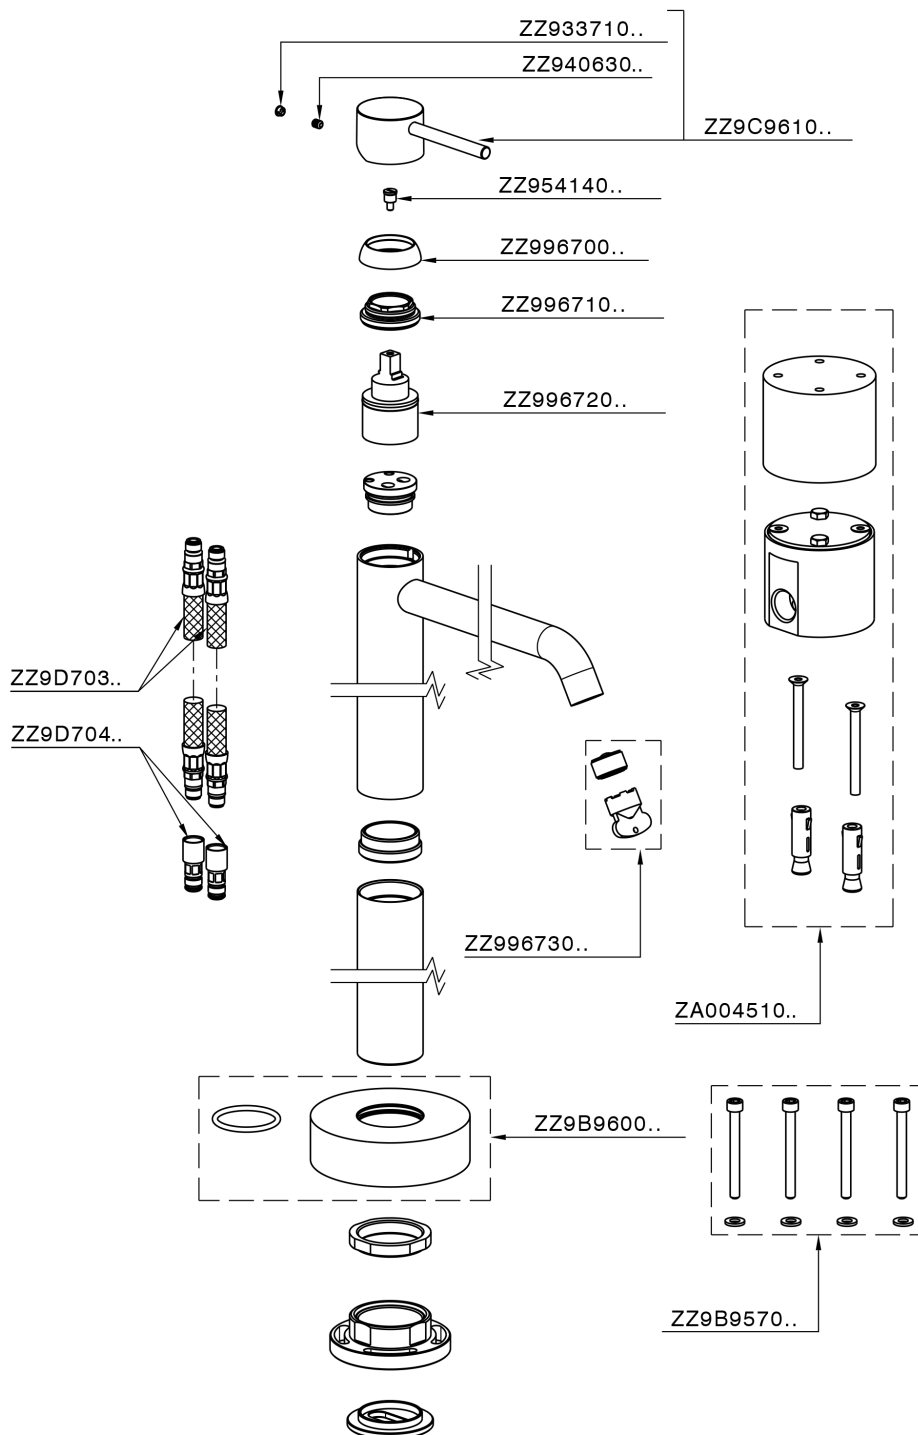

Exposed part for single basin on the floor NUOVA KIRUNA_K2014510

MODEL **K2014510**

Exposed part for single basin on the floor, without concealed part, for item ZB004510

AVAILABLE FINISHINGS

-  **21** 21 Chrome
-  **26** 26 Old Copper
-  **2F** 2F Brushed Nickel
-  **2W** 2W Brushed Gold
-  **40** 40 Matt Black
-  **4Q** 4Q Matt White

CHARACTERISTICS

Cartridge Spare Parts **ZZ99672000**

35 mm Cartridge

Installation **Concealed**

Required concealed parts **ZB004510**

EcoStop

EcoStop feature limits water flow to approximately 50% of maximum output with one point of resistance on setting. Push slightly past the middle stop only when full water output is required. This will save water up to 50%.

Exposed part for single basin on the floor NUOVA KIRUNA_K2014510

K2014510

<https://en.huberitalia.com/exposed-part-for-single-basin-on-the-floor-nuova-kiruna-k2014510>

Concealed part single lever free-standing CONCEALED_ZB004510

MODEL **ZB004510**

Floor mounted concealed part, for free-standing mixer

AVAILABLE FINISHINGS

04 04 Without finishing

CHARACTERISTICS

Installation	Concealed
Concealed	1

2026-03-18