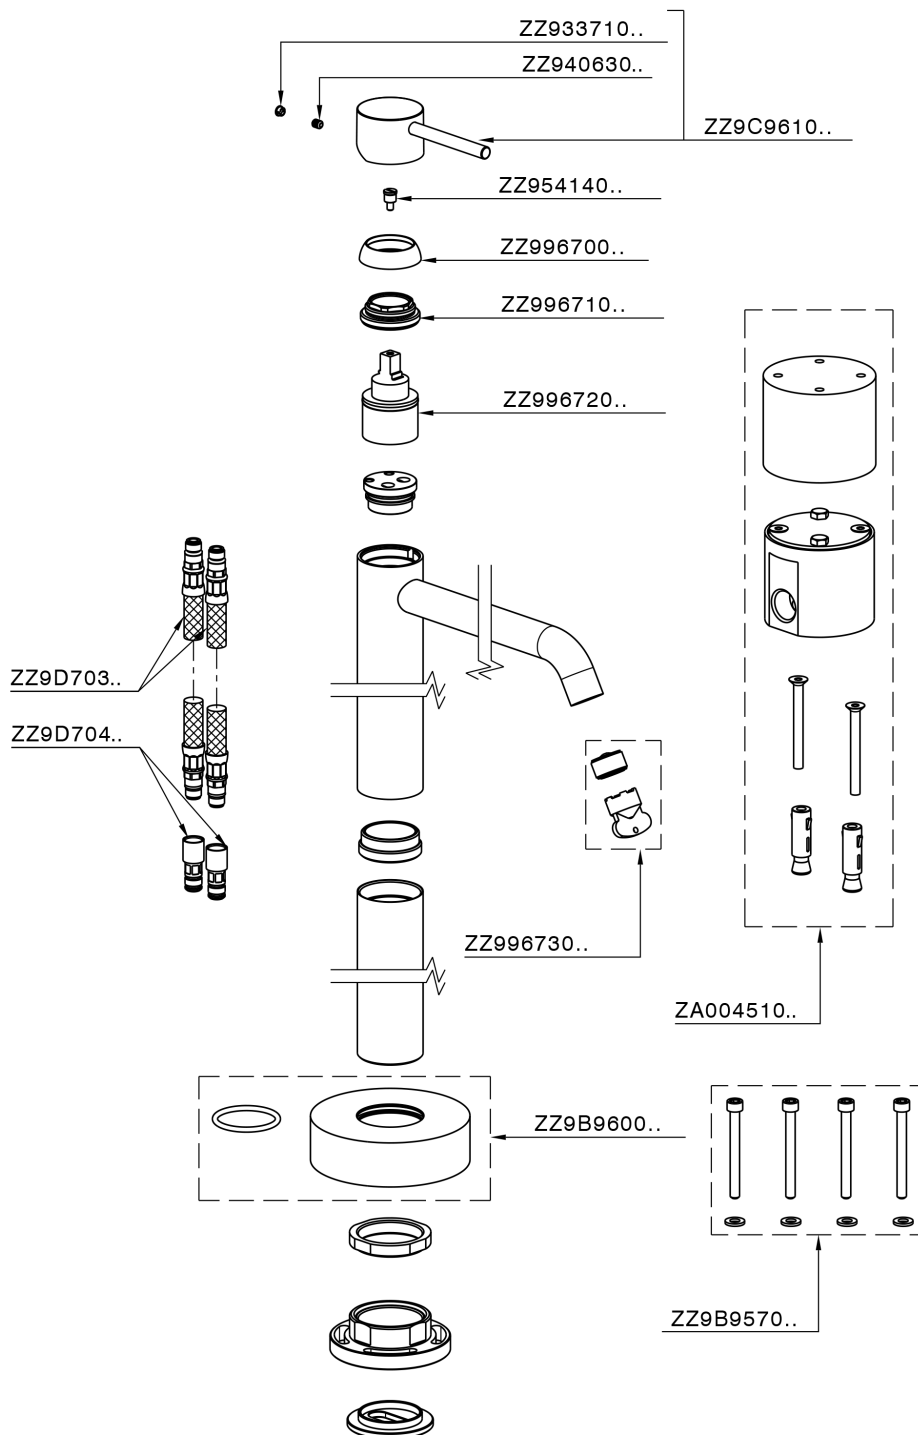

Exposed part for single basin on the floor NUOVA KIRUNA_K2014510

MODEL **K2014510**

Exposed part for single basin on the floor, without concealed part, for item ZB004510

AVAILABLE FINISHINGS

-  **21** 21 Chrome
-  **26** 26 Old Copper
-  **2F** 2F Brushed Nickel
-  **2W** 2W Brushed Gold
-  **40** 40 Matt Black
-  **4Q** 4Q Matt White

CHARACTERISTICS

Cartridge Spare Parts **ZZ99672000**

35 mm Cartridge

Installation **Concealed**

Required concealed parts **ZB004510**

EcoStop

EcoStop feature limits water flow to approximately 50% of maximum output with one point of resistance on setting. Push slightly past the middle stop only when full water output is required. This will save water up to 50%.

Exposed part for single basin on the floor NUOVA KIRUNA_K2014510

K2014510

<https://en.huberitalia.com/exposed-part-for-single-basin-on-the-floor-nuova-kiruna-k2014510>

Concealed part single lever free-standing CONCEALED_ZB004510

MODEL **ZB004510**

Floor mounted concealed part, for free-standing mixer

AVAILABLE FINISHINGS

 **04** 04 Without finishing

CHARACTERISTICS

Installation	Concealed
Concealed	1

2026-04-09