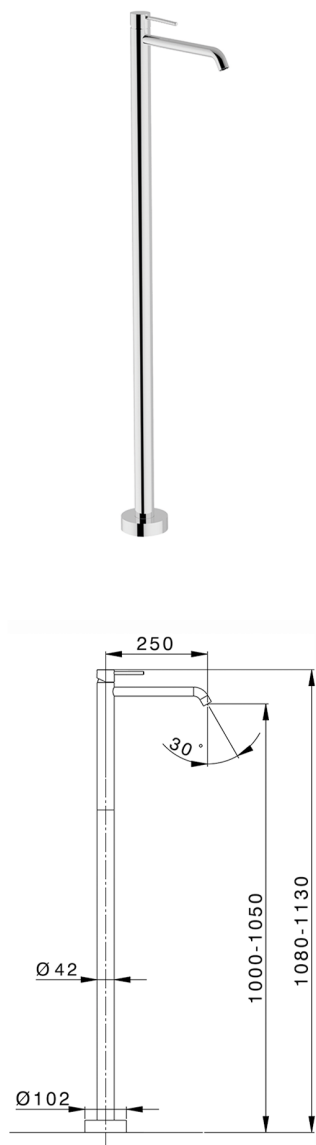

Exposed part for single basin on the floor NUOVA KIRUNA_K2014510

MODEL **K2014510**

Exposed part for single basin on the floor, without concealed part, for item ZB004510

AVAILABLE FINISHINGS

-  **21** 21 Chrome
-  **26** 26 Old Copper
-  **2F** 2F Brushed Nickel
-  **2W** 2W Brushed Gold
-  **40** 40 Matt Black
-  **4Q** 4Q Matt White

CHARACTERISTICS

Cartridge Spare Parts **ZZ99672000**

35 mm Cartridge

Installation **Concealed**

Required concealed parts **ZB004510**

EcoStop

EcoStop feature limits water flow to approximately 50% of maximum output with one point of resistance on setting. Push slightly past the middle stop only when full water output is required. This will save water up to 50%.

Exposed part for single basin on the floor NUOVA KIRUNA_K2014510

K2014510

<https://en.huberitalia.com/exposed-part-for-single-basin-on-the-floor-nuova-kiruna-k2014510>

Concealed part single lever free-standing CONCEALED_ZB004510

MODEL **ZB004510**

Floor mounted concealed part, for free-standing mixer

AVAILABLE FINISHINGS

04 04 Without finishing

CHARACTERISTICS

Installation	Concealed
Concealed	1

2026-03-18