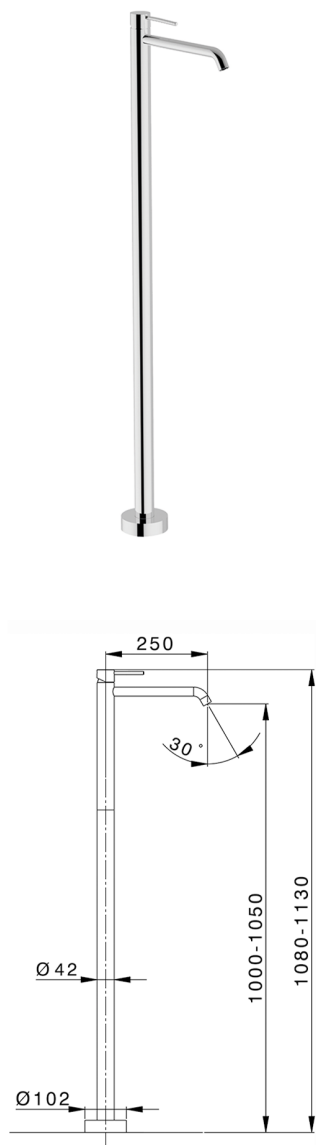

Exposed part for single basin on the floor NUOVA KIRUNA_K2014510

MODEL **K2014510**

Exposed part for single basin on the floor, without concealed part, for item ZB004510

AVAILABLE FINISHINGS

-  **21** 21 Chrome
-  **26** 26 Old Copper
-  **2F** 2F Brushed Nickel
-  **2W** 2W Brushed Gold
-  **40** 40 Matt Black
-  **4Q** 4Q Matt White

CHARACTERISTICS

Cartridge Spare Parts **ZZ99672000**

35 mm Cartridge

Installation **Concealed**

Required concealed parts **ZB004510**

EcoStop

EcoStop feature limits water flow to approximately 50% of maximum output with one point of resistance on setting. Push slightly past the middle stop only when full water output is required. This will save water up to 50%.

Exposed part for single basin on the floor NUOVA KIRUNA_K2014510

K2014510

<https://en.huberitalia.com/exposed-part-for-single-basin-on-the-floor-nuova-kiruna-k2014510>

Concealed part single lever free-standing CONCEALED_ZB004510

MODEL **ZB004510**

Floor mounted concealed part, for free-standing mixer

AVAILABLE FINISHINGS

 **04** 04 Without finishing

CHARACTERISTICS

Installation	Concealed
Concealed	1

2026-04-09