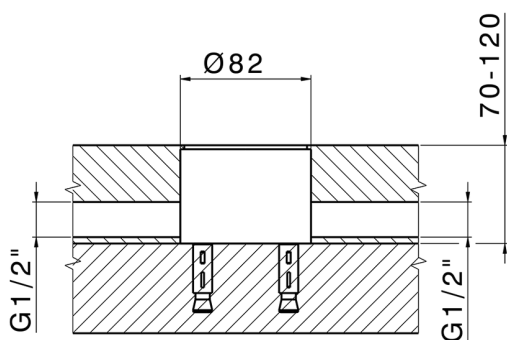

Exposed part for single basin on the floor NUOVA KIRUNA_K2014510

MODEL **K2014510**

Exposed part for single basin on the floor, without concealed part, for item ZB004510

AVAILABLE FINISHINGS

-  **21** 21 Chrome
-  **26** 26 Old Copper
-  **2F** 2F Brushed Nickel
-  **2W** 2W Brushed Gold
-  **40** 40 Matt Black
-  **4Q** 4Q Matt White

CHARACTERISTICS

Cartridge Spare Parts **ZZ99672000**

35 mm Cartridge

Installation **Concealed**

Required concealed parts **ZB004510**

EcoStop

EcoStop feature limits water flow to approximately 50% of maximum output with one point of resistance on setting. Push slightly past the middle stop only when full water output is required. This will save water up to 50%.

Exposed part for single basin on the floor NUOVA KIRUNA_K2014510

K2014510

<https://en.huberitalia.com/exposed-part-for-single-basin-on-the-floor-nuova-kiruna-k2014510>

Concealed part single lever free-standing CONCEALED_ZB004510

MODEL **ZB004510**

Floor mounted concealed part, for free-standing mixer

AVAILABLE FINISHINGS

04 04 Without finishing

CHARACTERISTICS

Installation	Concealed
Concealed	1

2026-03-18