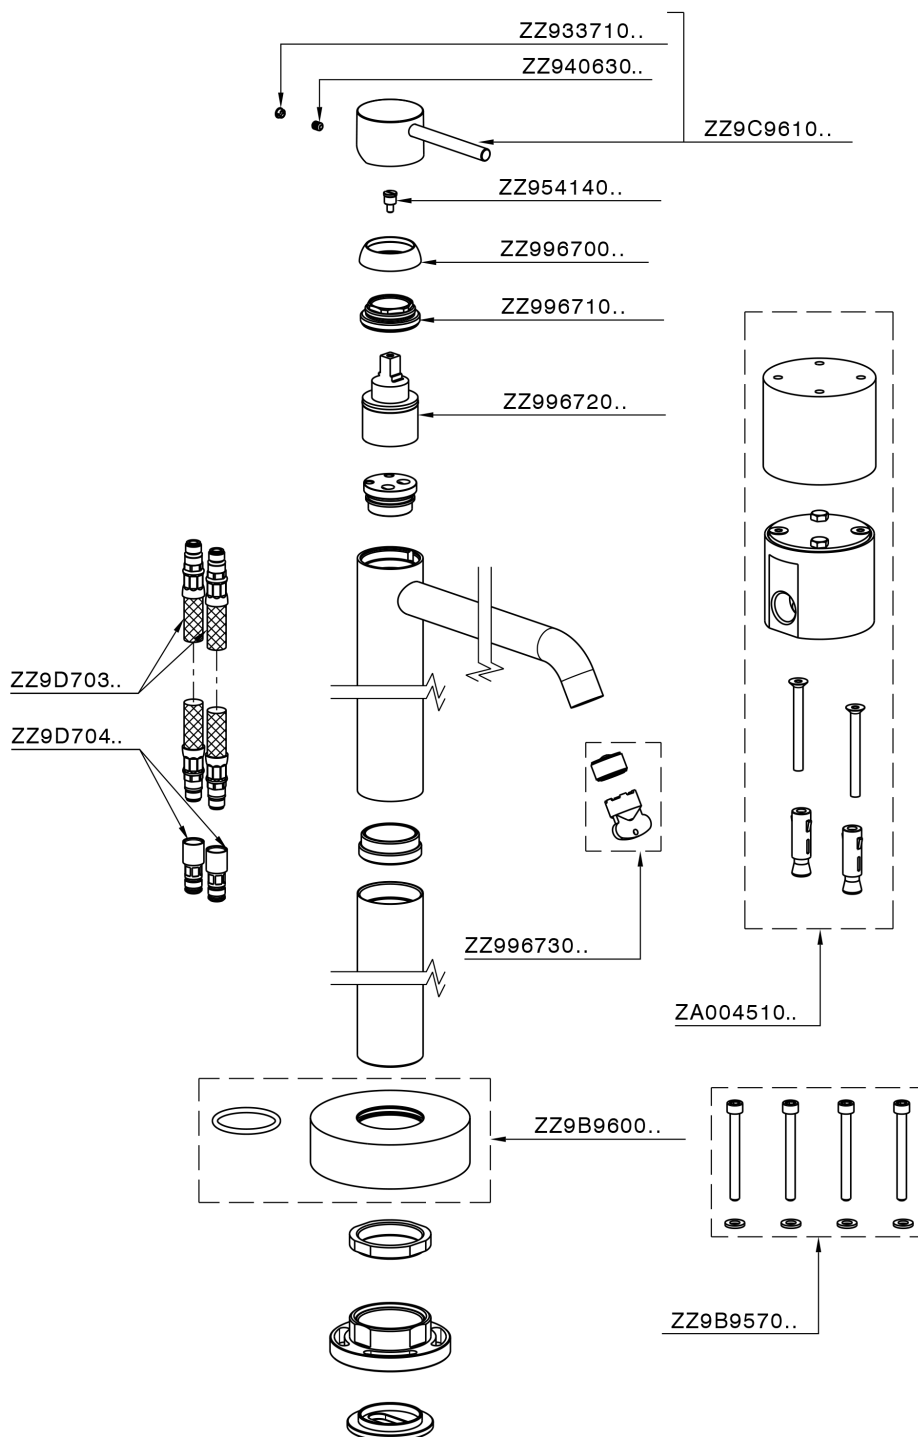

Exposed part for single basin on the floor NUOVA KIRUNA_K2014510

K2014510

<https://en.huberitalia.com/exposed-part-for-single-basin-on-the-floor-nuova-kiruna-k2014510>

Concealed part single lever free-standing CONCEALED_ZB004510

ZB004510

<https://en.huberitalia.com/concealed-part-single-lever-free-standing-concealed-zb004510>

2026-03-20