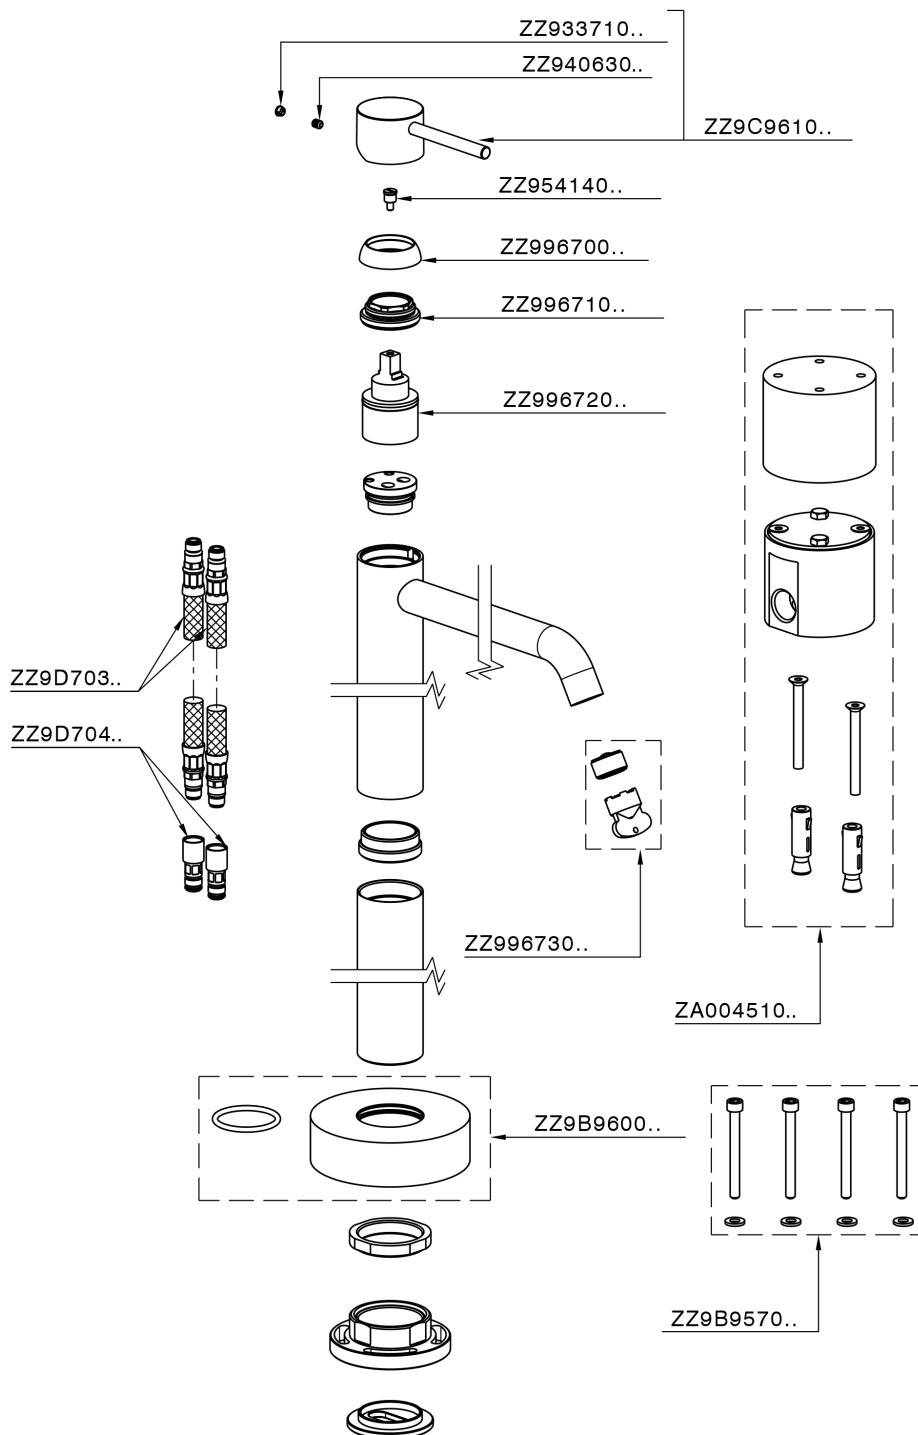

Exposed part for single basin on the floor NUOVA KIRUNA_K2014510

K2014510

<https://en.huberitalia.com/exposed-part-for-single-basin-on-the-floor-nuova-kiruna-k2014510>

Concealed part single lever free-standing CONCEALED_ZB004510

ZB004510

<https://en.huberitalia.com/concealed-part-single-lever-free-standing-concealed-zb004510>

2026-06-06