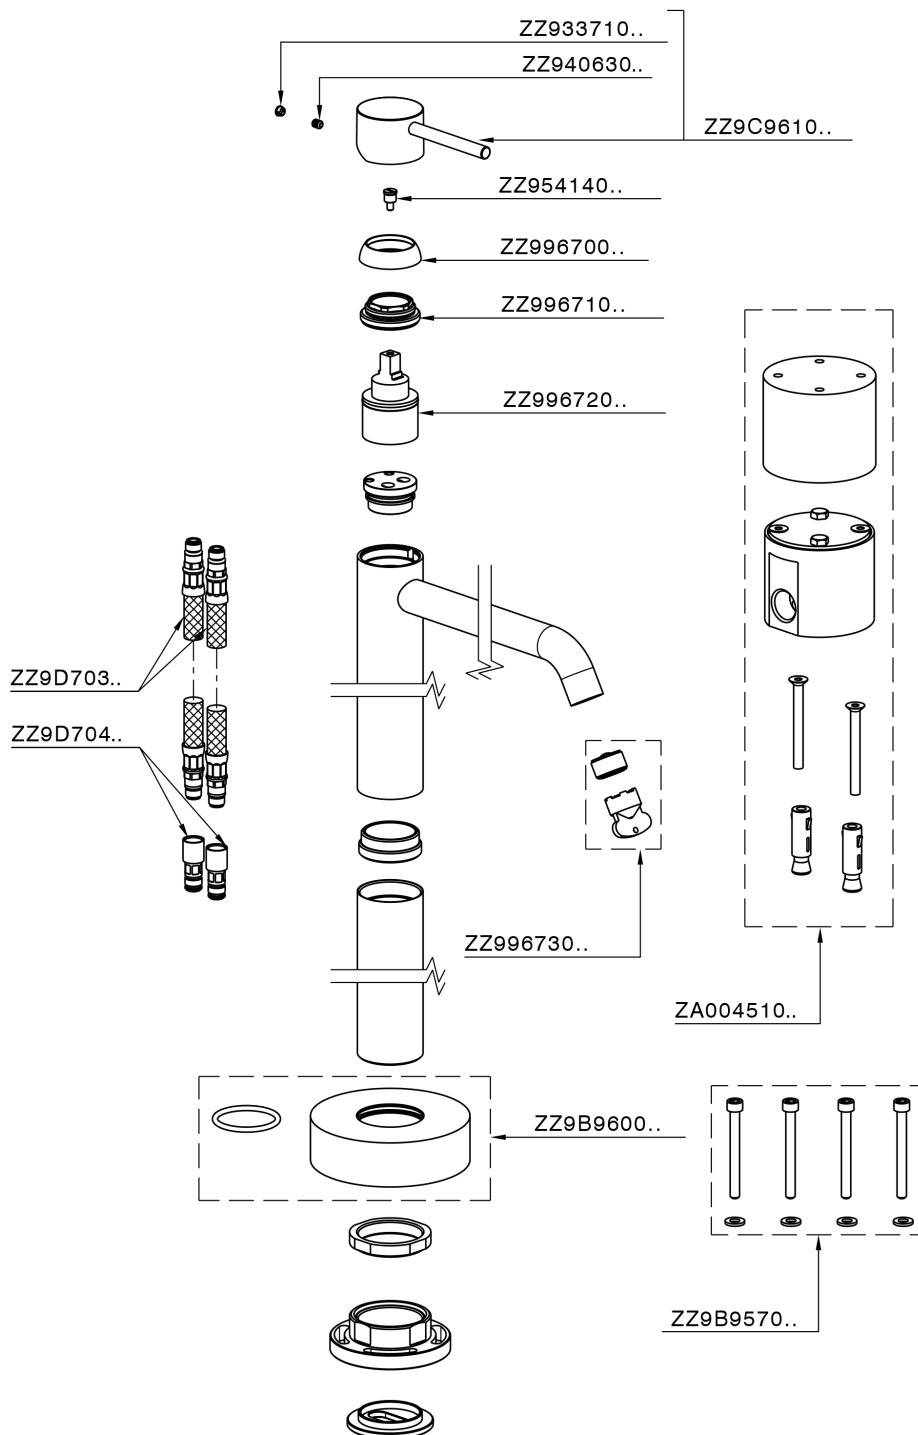

## Exposed part for single basin on the floor NUOVA KIRUNA\_K2014510

K2014510

<https://en.huberitalia.com/exposed-part-for-single-basin-on-the-floor-nuova-kiruna-k2014510>

Concealed part single lever free-standing CONCEALED\_ZB004510

ZB004510

<https://en.huberitalia.com/concealed-part-single-lever-free-standing-concealed-zb004510>

2026-04-26