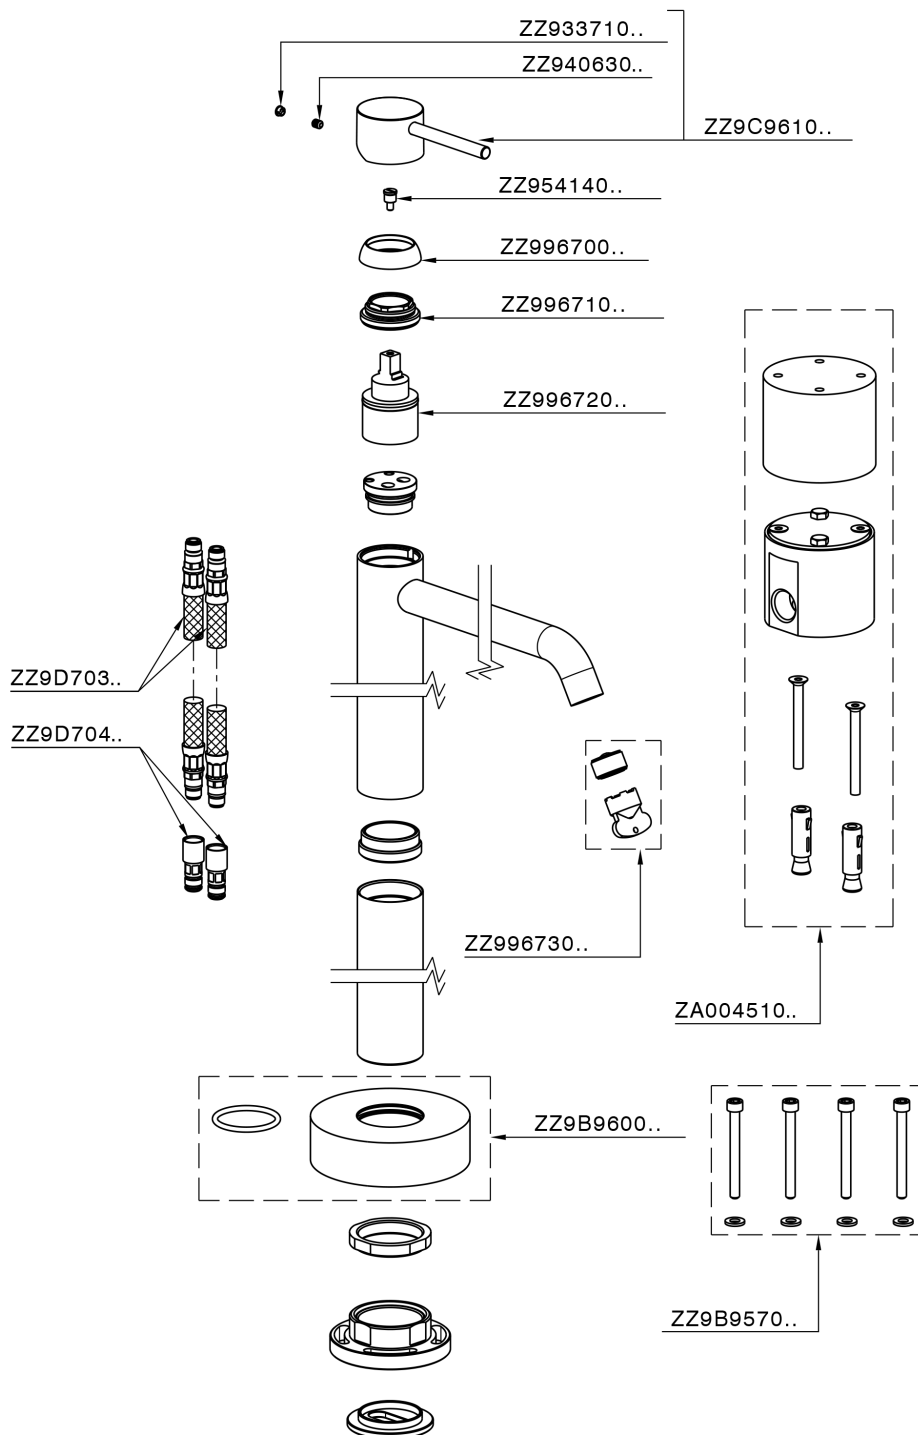

Exposed part for single basin on the floor NUOVA KIRUNA_K2014510

MODEL **K2014510**

Exposed part for single basin on the floor, without concealed part, for item ZB004510

AVAILABLE FINISHINGS

-  **21** 21 Chrome
-  **26** 26 Old Copper
-  **2F** 2F Brushed Nickel
-  **2W** 2W Brushed Gold
-  **40** 40 Matt Black
-  **4Q** 4Q Matt White

CHARACTERISTICS

Cartridge Spare Parts **ZZ99672000**

35 mm Cartridge

Installation **Concealed**

Required concealed parts **ZB004510**

EcoStop

EcoStop feature limits water flow to approximately 50% of maximum output with one point of resistance on setting. Push slightly past the middle stop only when full water output is required. This will save water up to 50%.

Exposed part for single basin on the floor NUOVA KIRUNA_K2014510

K2014510

<https://en.huberitalia.com/exposed-part-for-single-basin-on-the-floor-nuova-kiruna-k2014510>

Concealed part single lever free-standing CONCEALED_ZB004510

MODEL **ZB004510**

Floor mounted concealed part, for free-standing mixer

AVAILABLE FINISHINGS

 **04** 04 Without finishing

CHARACTERISTICS

Installation	Concealed
Concealed	1

2026-04-10