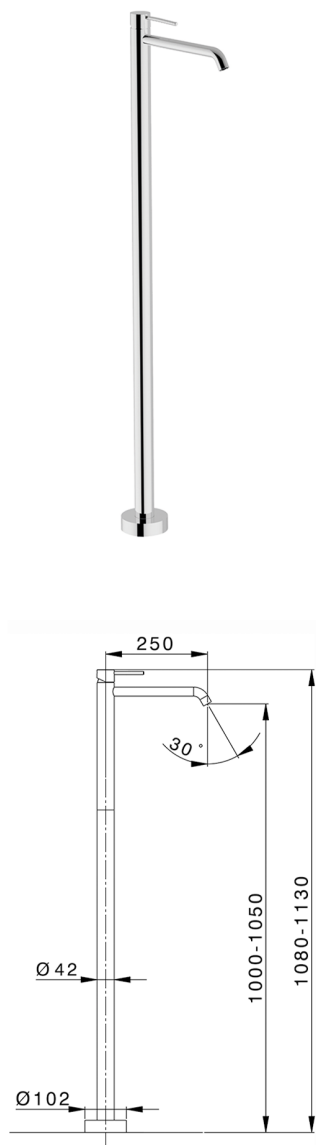

Exposed part for single basin on the floor NUOVA KIRUNA_K2014510

MODEL **K2014510**

Exposed part for single basin on the floor, without concealed part, for item ZB004510

AVAILABLE FINISHINGS

-  **21** 21 Chrome
-  **26** 26 Old Copper
-  **2F** 2F Brushed Nickel
-  **2W** 2W Brushed Gold
-  **40** 40 Matt Black
-  **4Q** 4Q Matt White

CHARACTERISTICS

Cartridge Spare Parts **ZZ99672000**

35 mm Cartridge

Installation **Concealed**

Required concealed parts **ZB004510**

EcoStop

EcoStop feature limits water flow to approximately 50% of maximum output with one point of resistance on setting. Push slightly past the middle stop only when full water output is required. This will save water up to 50%.

Exposed part for single basin on the floor NUOVA KIRUNA_K2014510

K2014510

<https://en.huberitalia.com/exposed-part-for-single-basin-on-the-floor-nuova-kiruna-k2014510>

Concealed part single lever free-standing CONCEALED_ZB004510

MODEL **ZB004510**

Floor mounted concealed part, for free-standing mixer

AVAILABLE FINISHINGS

 **04** 04 Without finishing

CHARACTERISTICS

Installation	Concealed
Concealed	1

2026-04-10