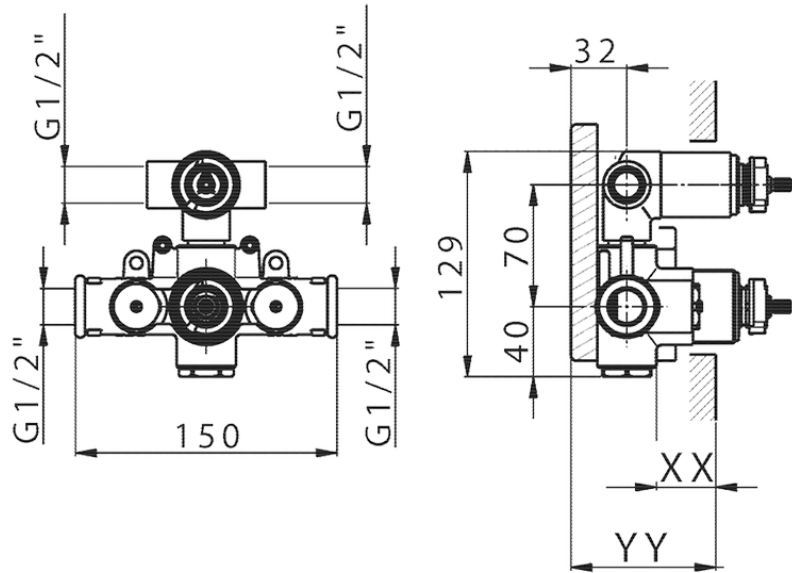

## 2-outlet Concealed thermostatic shower valve CONCEALED\_ZB018101

Piastra/Plate/Plaque/Platte/Placa  
 2-3mm: XX 25-40 YY 76-91  
 10 mm: XX 16-31 YY 65-80

ZB018101

<https://en.huberitalia.com/2-outlet-concealed-thermostatic-shower-valve-concealed-zb018101>