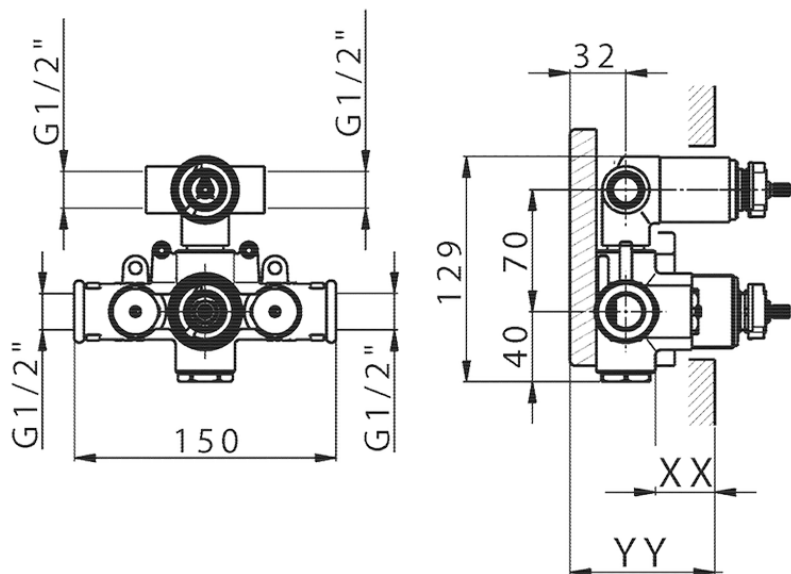

## 2-outlet Concealed thermostatic shower valve CONCEALED\_ZB018101

Piastra/Plate/Plaque/Platte/Placa  
 2-3mm: XX 25-40 YY 76-91  
 10 mm: XX 16-31 YY 65-80