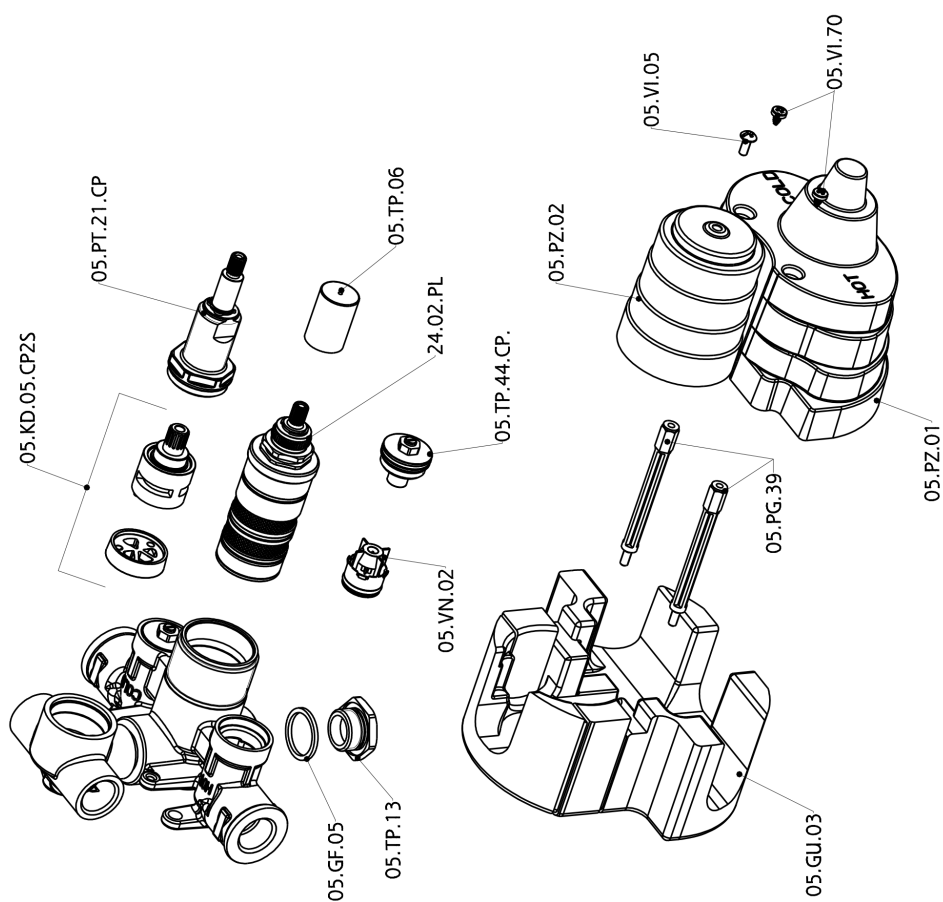

## 2-outlet Concealed thermostatic shower valve CONCEALED\_ZB018101

ZB018101

<https://en.huberitalia.com/2-outlet-concealed-thermostatic-shower-valve-concealed-zb018101>

2026-04-07