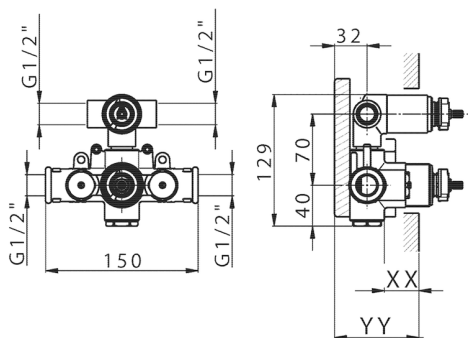

## 2-outlet Concealed thermostatic shower valve CONCEALED\_ZB018101

MODEL **ZB018101**

2-outlet Concealed thermostatic mixer, with 2-outlet diverter, without trim kit

AVAILABLE FINISHINGS

CHARACTERISTICS

Installation	<b>Concealed</b>
Cartridge Spare Parts	<b>24.04A.PP</b>
<b>8x20 Plus P Thermostatic Valve</b>	
Concealed	<b>1</b>

Piastra/Plate/Plaque/Platte/Placa

2-3mm: XX 25-40 YY 76-91

10 mm: XX 16-31 YY 65-80

### DeviaStop

The Huber Devia Stop technology allows to adjust the water flow and to direct it to the selected output point (overhead soaker, hand shower, etc).