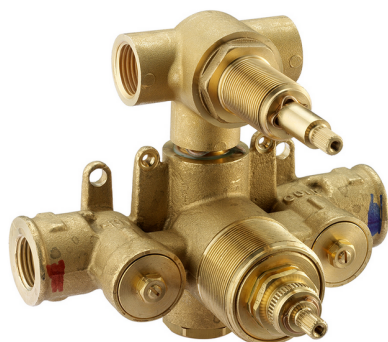

## 2-outlet Concealed thermostatic shower valve CONCEALED\_ZB018101

MODEL **ZB018101**

2-outlet Concealed thermostatic mixer, with 2-outlet diverter, without trim kit

AVAILABLE FINISHINGS

CHARACTERISTICS

Installation	<b>Concealed</b>
Cartridge Spare Parts	<b>24.04A.PP</b>
<b>8x20 Plus P Thermostatic Valve</b>	
Concealed	<b>1</b>

Piastra/Plate/Plaque/Platte/Placa

2-3mm: XX 25-40 YY 76-91

10 mm: XX 16-31 YY 65-80

### DeviaStop

The Huber Devia Stop technology allows to adjust the water flow and to direct it to the selected output point (overhead soaker, hand shower, etc).

### Thermostatic

The Huber thermostatic is your personal water manager, helping you to handle, control and save water and energy.