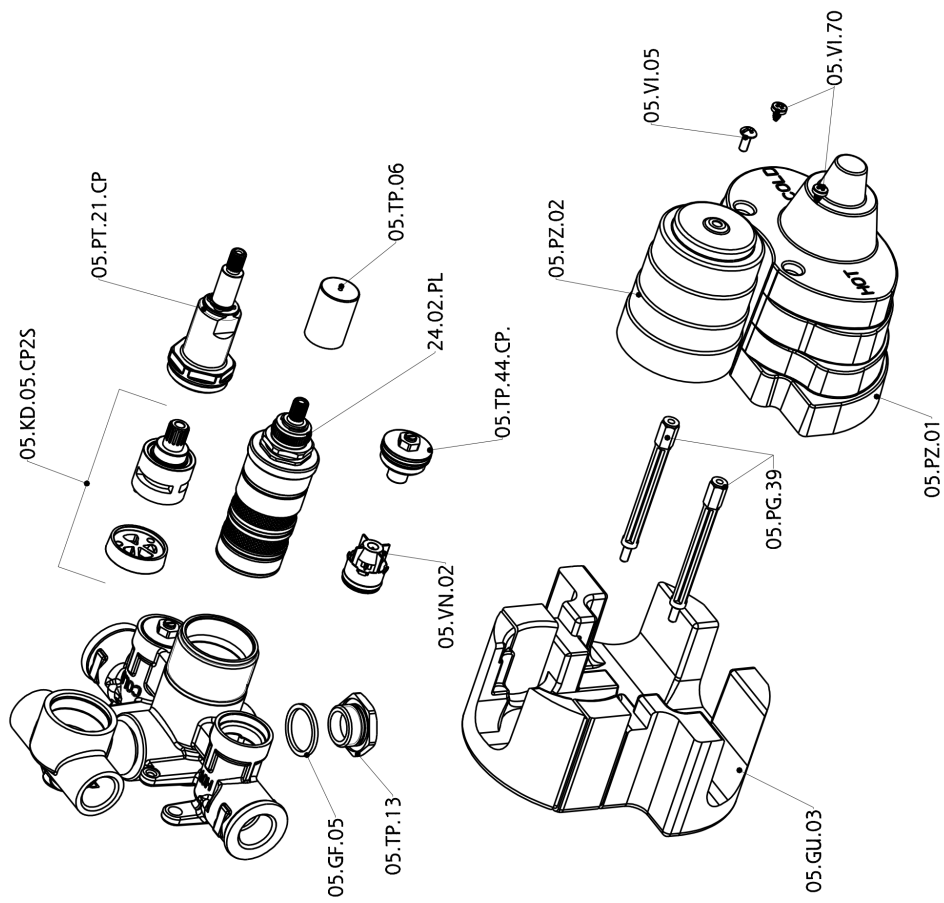

2-outlet Concealed thermostatic shower valve CONCEALED_ZB018101

MODEL **ZB018101**

2-outlet Concealed thermostatic mixer, with 2-outlet diverter, without trim kit

AVAILABLE FINISHINGS

CHARACTERISTICS

Installation	Concealed
Cartridge Spare Parts	24.04A.PP
8x20 Plus P Thermostatic Valve	
Concealed	1

Piastra/Plate/Plaque/Platte/Placa

2-3mm: XX 25-40 YY 76-91

10 mm: XX 16-31 YY 65-80

DeviaStop

The Huber Devia Stop technology allows to adjust the water flow and to direct it to the selected output point (overhead soaker, hand shower, etc).

Thermostatic

The Huber thermostatic is your personal water manager, helping you to handle, control and save water and energy.

2-outlet Concealed thermostatic shower valve CONCEALED_ZB018101

ZB018101

<https://en.huberitalia.com/2-outlet-concealed-thermostatic-shower-valve-concealed-zb018101>