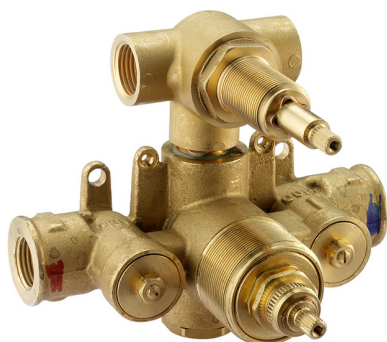

2-outlet Concealed thermostatic shower valve CONCEALED_ZB018101

MODEL **ZB018101**

2-outlet Concealed thermostatic mixer, with 2-outlet diverter, without trim kit

AVAILABLE FINISHINGS

CHARACTERISTICS

Installation	Concealed
Cartridge Spare Parts	24.04A.PP
8x20 Plus P Thermostatic Valve	
Concealed	1

Piastra/Plate/Plaque/Platte/Placa

2-3mm: XX 25-40 YY 76-91

10 mm: XX 16-31 YY 65-80

DeviaStop

The Huber Devia Stop technology allows to adjust the water flow and to direct it to the selected output point (overhead soaker, hand shower, etc).

Thermostatic

The Huber thermostatic is your personal water manager, helping you to handle, control and save water and energy.

2-outlet Concealed thermostatic shower valve CONCEALED_ZB018101

ZB018101

<https://en.huberitalia.com/2-outlet-concealed-thermostatic-shower-valve-concealed-zb018101>