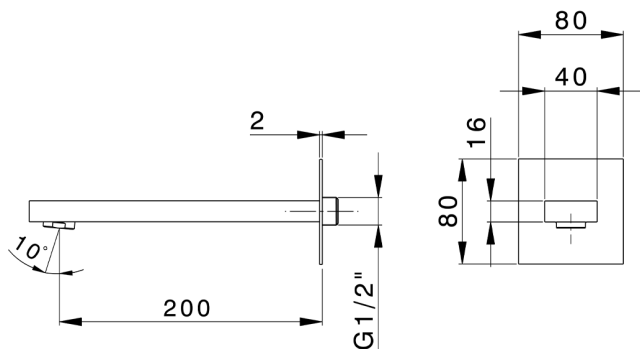

Filler spout NUOVA EGO_NE000240

MODEL **NE000240**

Filler spout, 170 mm length, 1/2" M connection

AVAILABLE FINISHINGS

-  **21** 21 Chrome
-  **2F** 2F Brushed Nickel
-  **40** 40 Matt Black
-  **4Q** 4Q Matt White