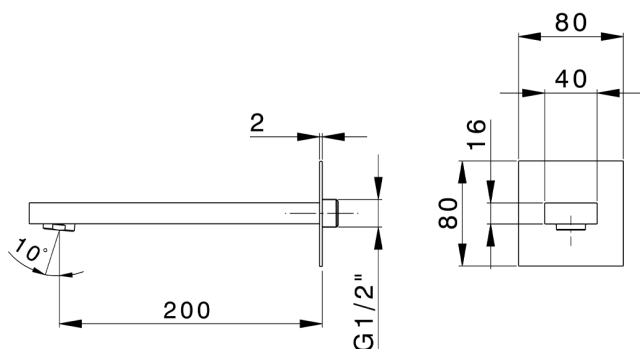

Filler spout NUOVA EGO_NE000240

MODEL **NE000240**

Filler spout, 170 mm length, 1/2" M connection

AVAILABLE FINISHINGS

- **21** 21 Chrome
- **2F** 2F Brushed Nickel
- **40** 40 Matt Black
- **4Q** 4Q Matt White

CHARACTERISTICS

2024-12-22