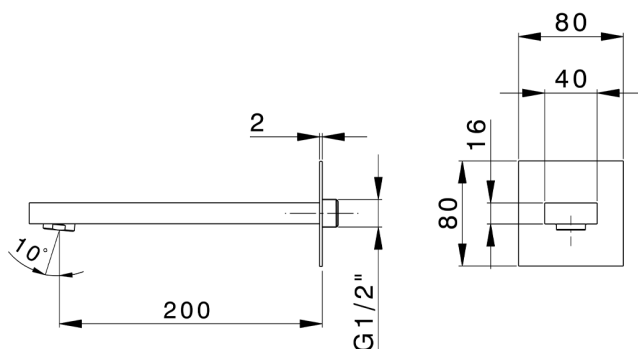

Filler spout NUOVA EGO_NE000240

MODEL **NE000240**

Filler spout, 170 mm length, 1/2" M connection

AVAILABLE FINISHINGS

-  **21** 21 Chrome
-  **2F** 2F Brushed Nickel
-  **40** 40 Matt Black
-  **4Q** 4Q Matt White