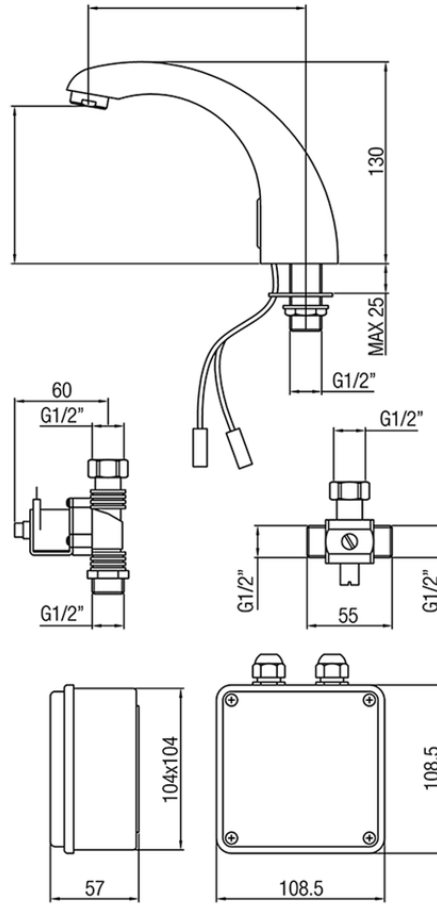

Washbasin electronic faucet CLINIC&TECHNICAL_303B.01H.

303B.01H.

<https://en.huberitalia.com/washbasin-electronic-faucet-clinictechnical-303b-01h>

2024-09-19