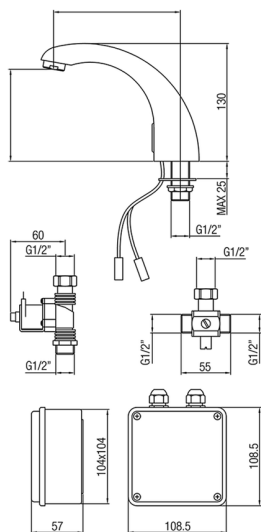

Washbasin electronic faucet CLINIC&TECHNICAL_303B.01H.

MODEL **303B.01H.**

Washbasin electronic faucet

AVAILABLE FINISHINGS

CHARACTERISTICS

2024-09-19