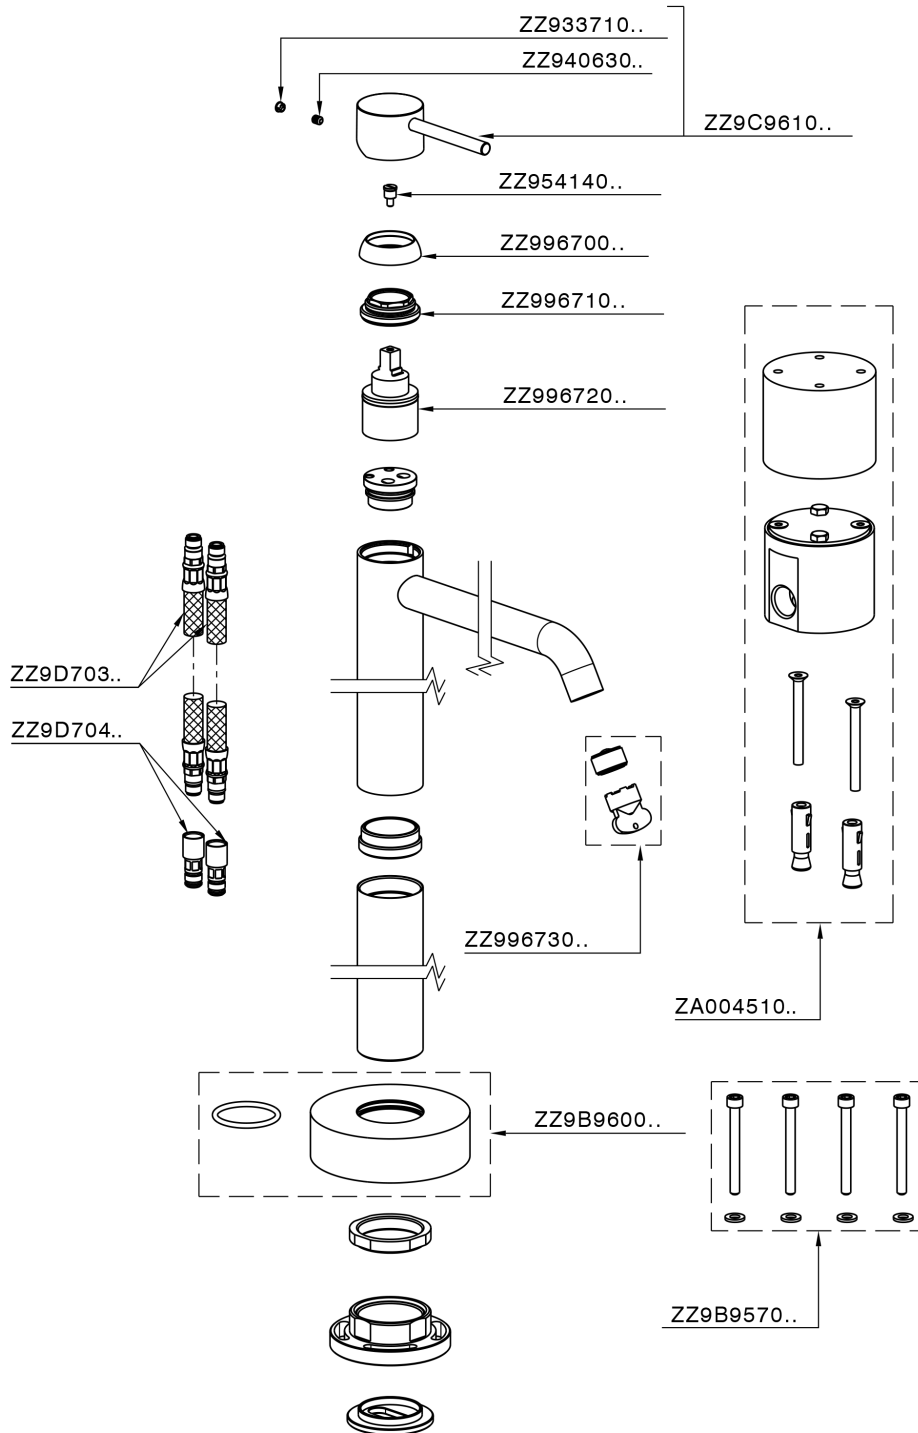

Exposed part for single basin on the floor M32_MT014510

MT014510

<https://en.huberitalia.com/exposed-part-for-single-basin-on-the-floor-m32-mt014510>

Concealed part single lever free-standing CONCEALED_ZB004510

ZB004510

<https://en.huberitalia.com/concealed-part-single-lever-free-standing-concealed-zb004510>

2025-01-12