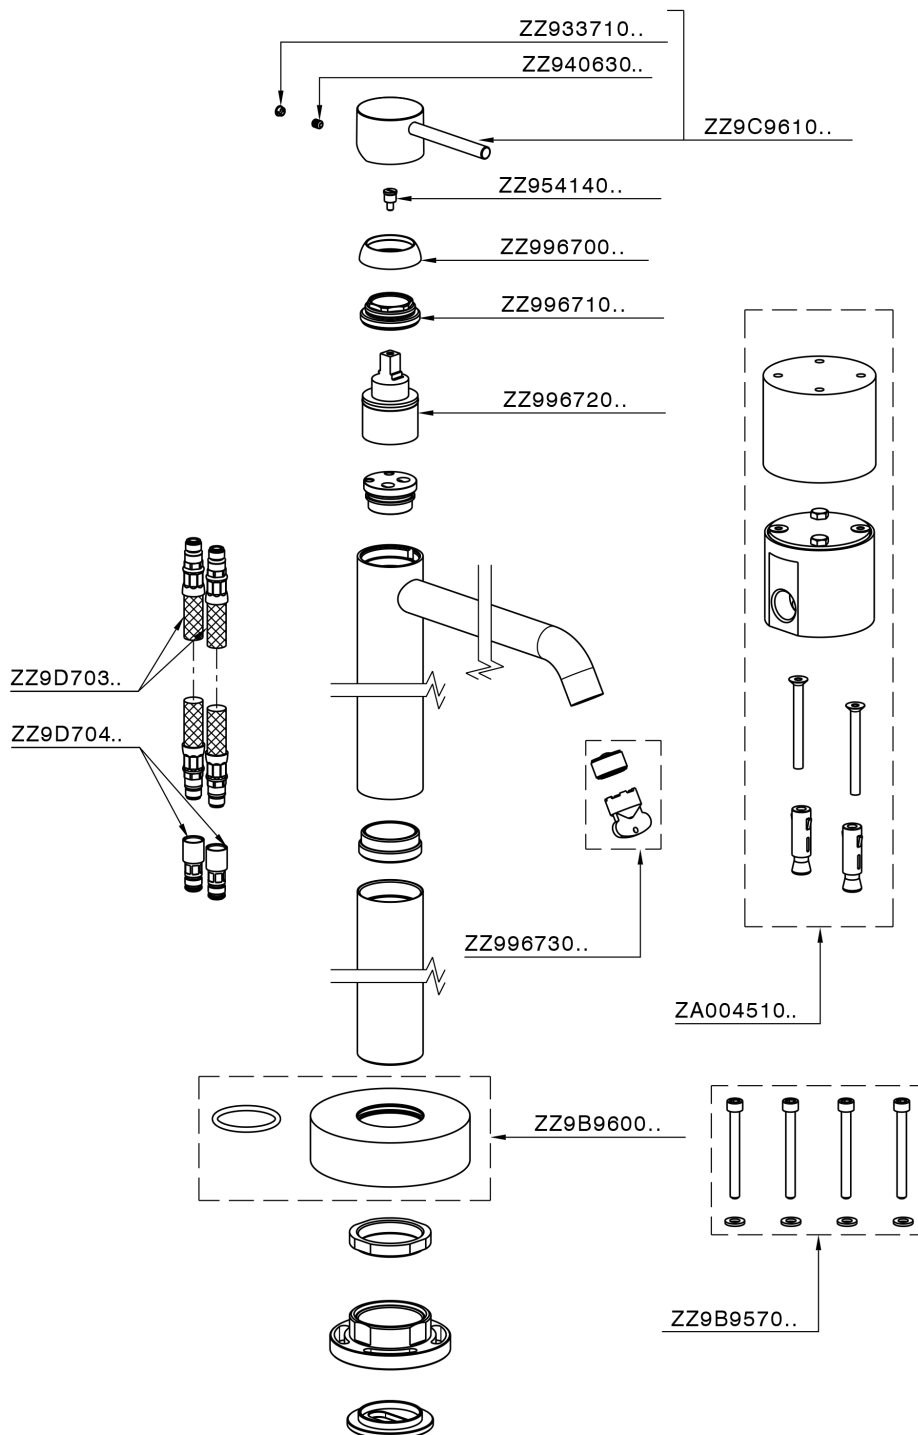

Exposed part for single basin on the floor M32_MT014510

MODEL **MT014510**

Exposed part for single basin on the floor, without concealed part, for item ZB004510

AVAILABLE FINISHINGS

-  **21** 21 Chrome
-  **26** 26 Old Copper
-  **2F** 2F Brushed Nickel
-  **2W** 2W Brushed Gold
-  **40** 40 Matt Black
-  **4Q** 4Q Matt White

CHARACTERISTICS

Cartridge Spare Parts **ZZ99672000**

35 mm Cartridge

Installation **Concealed**

Required concealed parts **ZB004510**

EcoStop

EcoStop feature limits water flow to approximately 50% of maximum output with one point of resistance on setting. Push slightly past the middle stop only when full water output is required. This will save water up to 50%.

Exposed part for single basin on the floor M32_MT014510

MT014510

<https://en.huberitalia.com/exposed-part-for-single-basin-on-the-floor-m32-mt014510>

Concealed part single lever free-standing CONCEALED_ZB004510

MODEL **ZB004510**

Floor mounted concealed part, for free-standing mixer

AVAILABLE FINISHINGS

 **04** 04 Without finishing

CHARACTERISTICS

Installation	Concealed
Concealed	1

2025-01-12