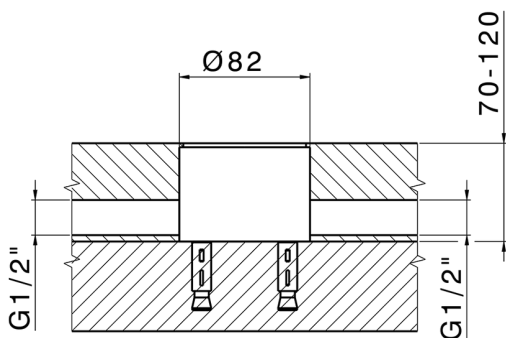

Exposed part for single basin on the floor M32_MT014510

MODEL **MT014510**

Exposed part for single basin on the floor, without concealed part, for item ZB004510

AVAILABLE FINISHINGS

-  **21** 21 Chrome
-  **26** 26 Old Copper
-  **2F** 2F Brushed Nickel
-  **2W** 2W Brushed Gold
-  **40** 40 Matt Black
-  **4Q** 4Q Matt White

CHARACTERISTICS

Cartridge Spare Parts **ZZ99672000**

35 mm Cartridge

Installation **Concealed**

Required concealed parts **ZB004510**

EcoStop

EcoStop feature limits water flow to approximately 50% of maximum output with one point of resistance on setting. Push slightly past the middle stop only when full water output is required. This will save water up to 50%.

Exposed part for single basin on the floor M32_MT014510

MT014510

<https://en.huberitalia.com/exposed-part-for-single-basin-on-the-floor-m32-mt014510>

Concealed part single lever free-standing CONCEALED_ZB004510

MODEL **ZB004510**

Floor mounted concealed part, for free-standing mixer

AVAILABLE FINISHINGS

 **04** 04 Without finishing

CHARACTERISTICS

Installation	Concealed
Concealed	1

2025-01-12