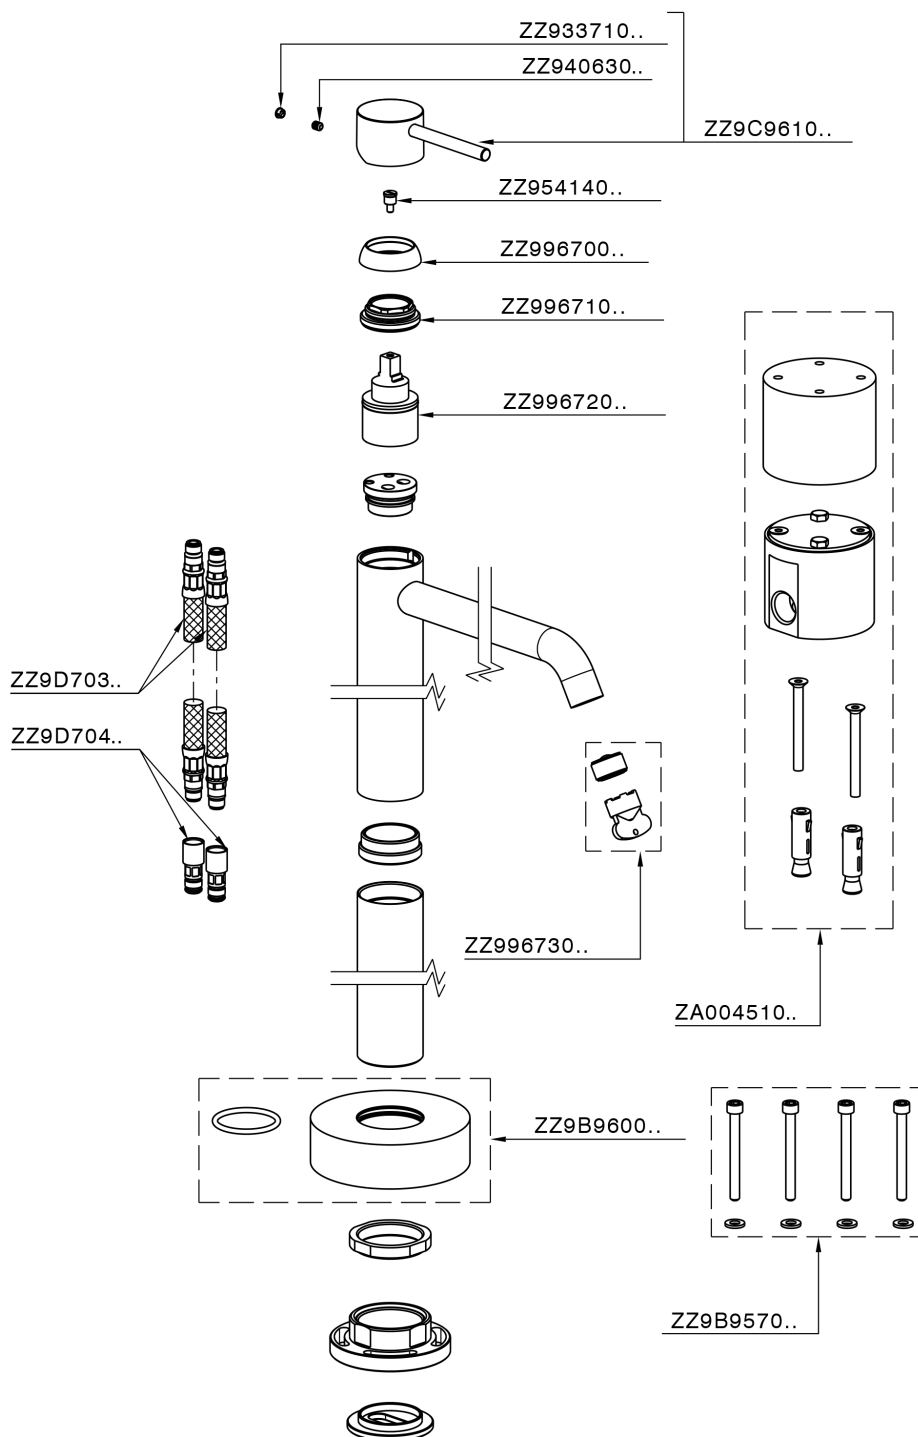

Exposed part for single basin on the floor M32_MT014510

MT014510

<https://en.huberitalia.com/exposed-part-for-single-basin-on-the-floor-m32-mt014510>

Concealed part single lever free-standing CONCEALED_ZB004510

ZB004510

<https://en.huberitalia.com/concealed-part-single-lever-free-standing-concealed-zb004510>

2025-01-12