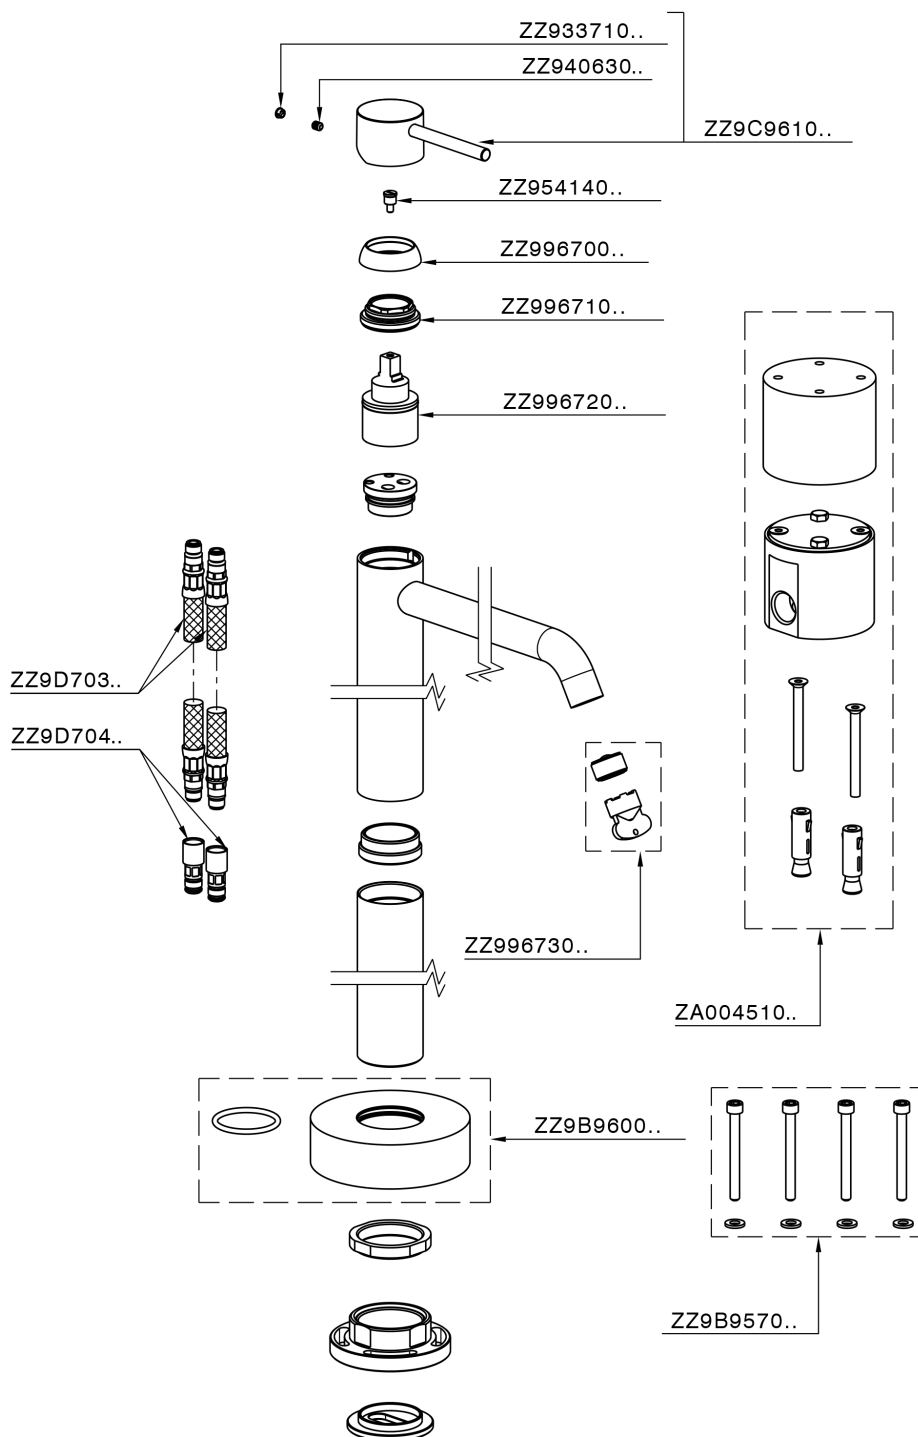

## Exposed part for single basin on the floor M32\_MT014510

MT014510

<https://en.huberitalia.com/exposed-part-for-single-basin-on-the-floor-m32-mt014510>

Concealed part single lever free-standing CONCEALED\_ZB004510

ZB004510

<https://en.huberitalia.com/concealed-part-single-lever-free-standing-concealed-zb004510>

2024-12-22