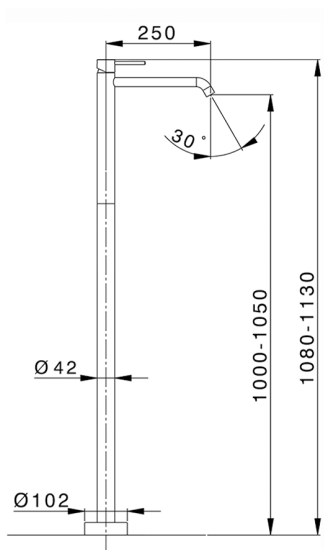

Exposed part for single basin on the floor M32_MT014510

MODEL **MT014510**

Exposed part for single basin on the floor, without concealed part, for item ZB004510

AVAILABLE FINISHINGS

-  **21** 21 Chrome
-  **26** 26 Old Copper
-  **2F** 2F Brushed Nickel
-  **2W** 2W Brushed Gold
-  **40** 40 Matt Black
-  **4Q** 4Q Matt White

CHARACTERISTICS

Cartridge Spare Parts **ZZ99672000**

35 mm Cartridge

Installation **Concealed**

Required concealed parts **ZB004510**

EcoStop

EcoStop feature limits water flow to approximately 50% of maximum output with one point of resistance on setting. Push slightly past the middle stop only when full water output is required. This will save water up to 50%.

Concealed part single lever free-standing CONCEALED_ZB004510

MODEL **ZB004510**

Floor mounted concealed part, for free-standing mixer

AVAILABLE FINISHINGS

 **04** 04 Without finishing

CHARACTERISTICS

| | |
|--------------|------------------|
| Installation | Concealed |
| Concealed | 1 |