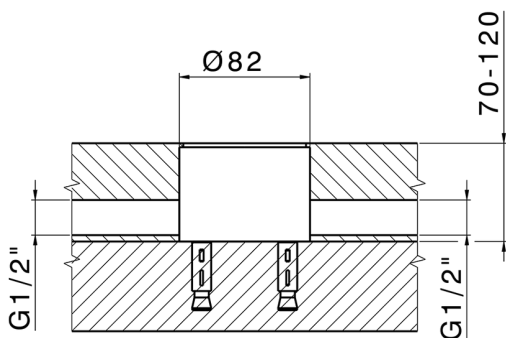

Exposed part for single basin on the floor M32_MT014510

MODEL **MT014510**

Exposed part for single basin on the floor, without concealed part, for item ZB004510

AVAILABLE FINISHINGS

-  **21** 21 Chrome
-  **26** 26 Old Copper
-  **2F** 2F Brushed Nickel
-  **2W** 2W Brushed Gold
-  **40** 40 Matt Black
-  **4Q** 4Q Matt White

CHARACTERISTICS

Cartridge Spare Parts **ZZ99672000**

35 mm Cartridge

Installation **Concealed**

Required concealed parts **ZB004510**

EcoStop

EcoStop feature limits water flow to approximately 50% of maximum output with one point of resistance on setting. Push slightly past the middle stop only when full water output is required. This will save water up to 50%.

Concealed part single lever free-standing CONCEALED_ZB004510

MODEL **ZB004510**

Floor mounted concealed part, for free-standing mixer

AVAILABLE FINISHINGS

 **04** 04 Without finishing

CHARACTERISTICS

| | |
|--------------|------------------|
| Installation | Concealed |
| Concealed | 1 |