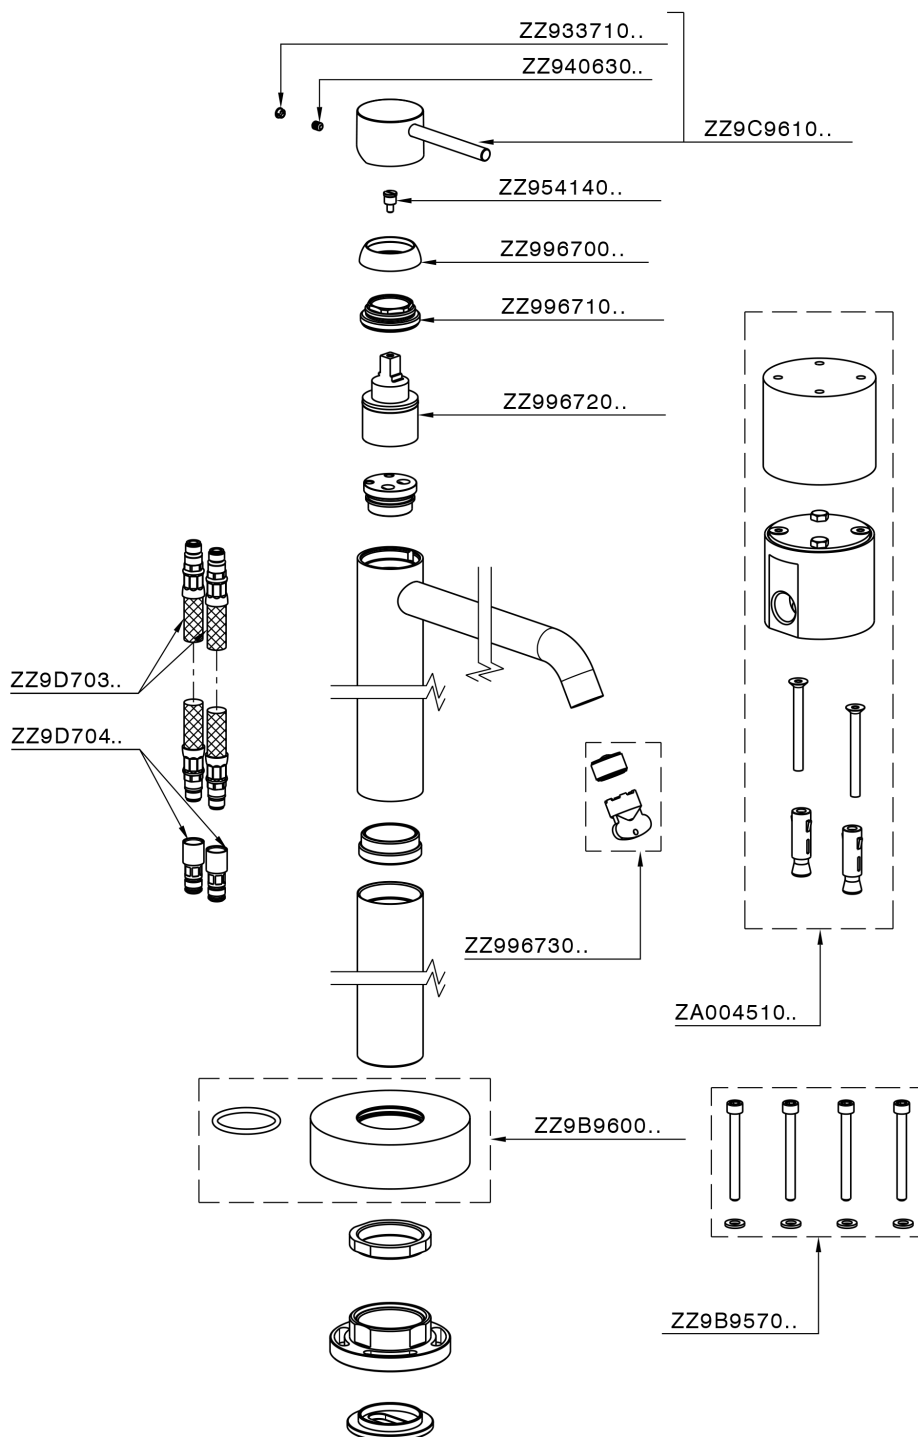

Exposed part for single basin on the floor M32_MT014510

MT014510

<https://en.huberitalia.com/exposed-part-for-single-basin-on-the-floor-m32-mt014510>

Concealed part single lever free-standing CONCEALED_ZB004510

ZB004510

<https://en.huberitalia.com/concealed-part-single-lever-free-standing-concealed-zb004510>

2024-12-22