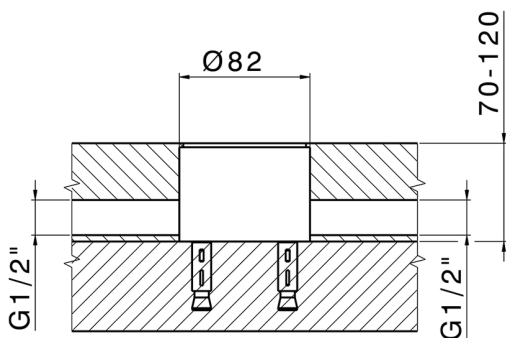

Exposed part for single basin on the floor M32_MT014510

MODEL **MT014510**

Exposed part for single basin on the floor, without concealed part, for item ZB004510

AVAILABLE FINISHINGS

-  **21** 21 Chrome
-  **26** 26 Old Copper
-  **2F** 2F Brushed Nickel
-  **2W** 2W Brushed Gold
-  **40** 40 Matt Black
-  **4Q** 4Q Matt White

CHARACTERISTICS

Cartridge Spare Parts **ZZ99672000**

35 mm Cartridge

Installation **Concealed**

Required concealed parts **ZB004510**

EcoStop

EcoStop feature limits water flow to approximately 50% of maximum output with one point of resistance on setting. Push slightly past the middle stop only when full water output is required. This will save water up to 50%.

Exposed part for single basin on the floor M32_MT014510

MT014510

<https://en.huberitalia.com/exposed-part-for-single-basin-on-the-floor-m32-mt014510>

Concealed part single lever free-standing CONCEALED_ZB004510

MODEL **ZB004510**

Floor mounted concealed part, for free-standing mixer

AVAILABLE FINISHINGS

 **04** 04 Without finishing

CHARACTERISTICS

Installation	Concealed
Concealed	1

2024-12-22