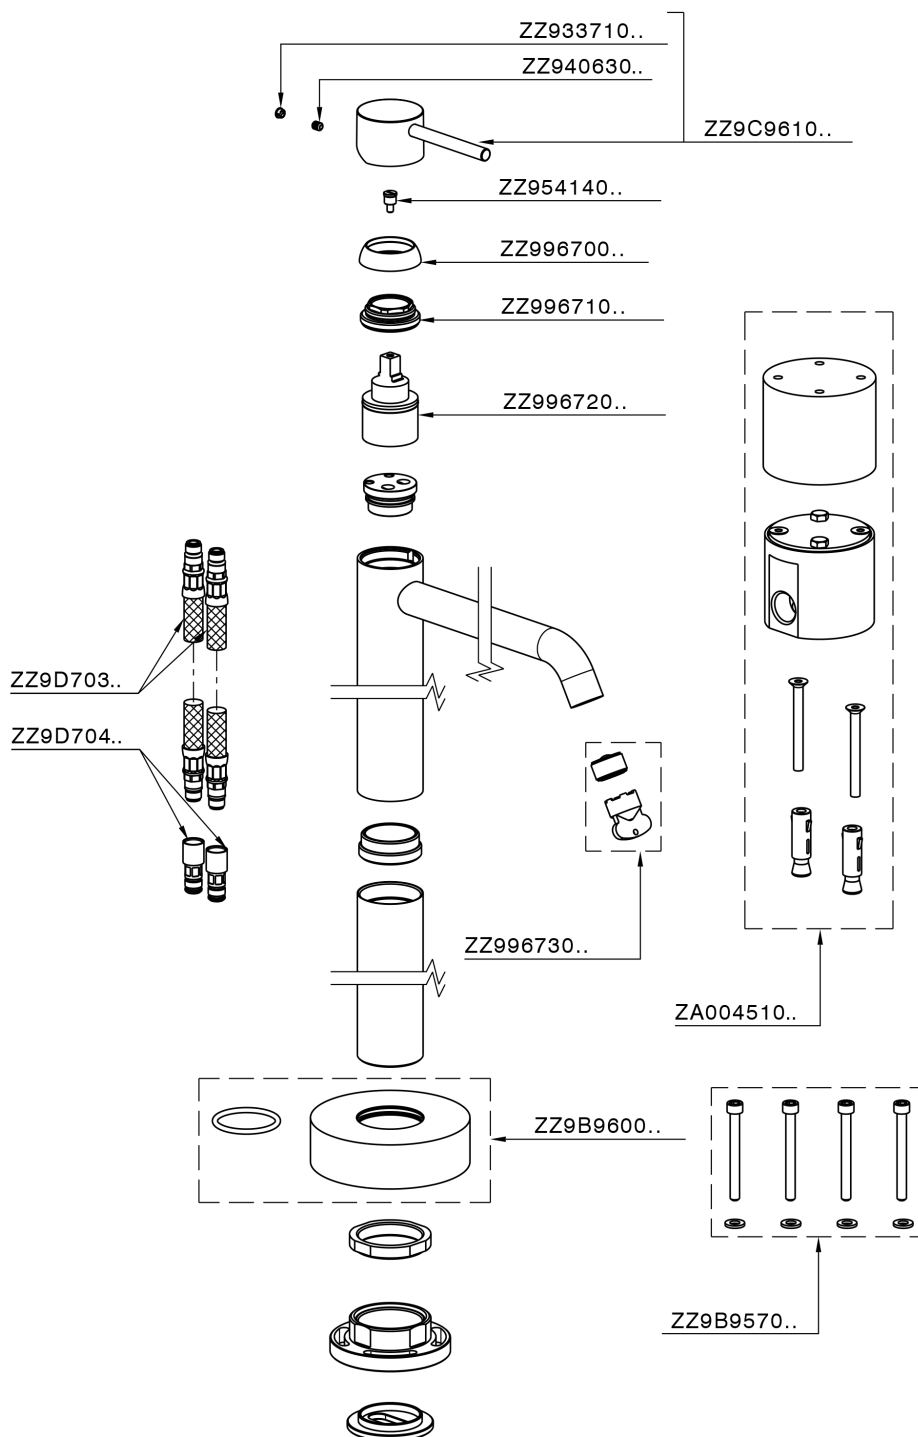

Exposed part for single basin on the floor M32_MT014510

MODEL **MT014510**

Exposed part for single basin on the floor, without concealed part, for item ZB004510

AVAILABLE FINISHINGS

-  **21** 21 Chrome
-  **26** 26 Old Copper
-  **2F** 2F Brushed Nickel
-  **2W** 2W Brushed Gold
-  **40** 40 Matt Black
-  **4Q** 4Q Matt White

CHARACTERISTICS

Cartridge Spare Parts **ZZ99672000**

35 mm Cartridge

Installation **Concealed**

Required concealed parts **ZB004510**

EcoStop

EcoStop feature limits water flow to approximately 50% of maximum output with one point of resistance on setting. Push slightly past the middle stop only when full water output is required. This will save water up to 50%.

Exposed part for single basin on the floor M32_MT014510

MT014510

<https://en.huberitalia.com/exposed-part-for-single-basin-on-the-floor-m32-mt014510>

Concealed part single lever free-standing CONCEALED_ZB004510

MODEL **ZB004510**

Floor mounted concealed part, for free-standing mixer

AVAILABLE FINISHINGS

 **04** 04 Without finishing

CHARACTERISTICS

Installation	Concealed
Concealed	1

2024-12-22