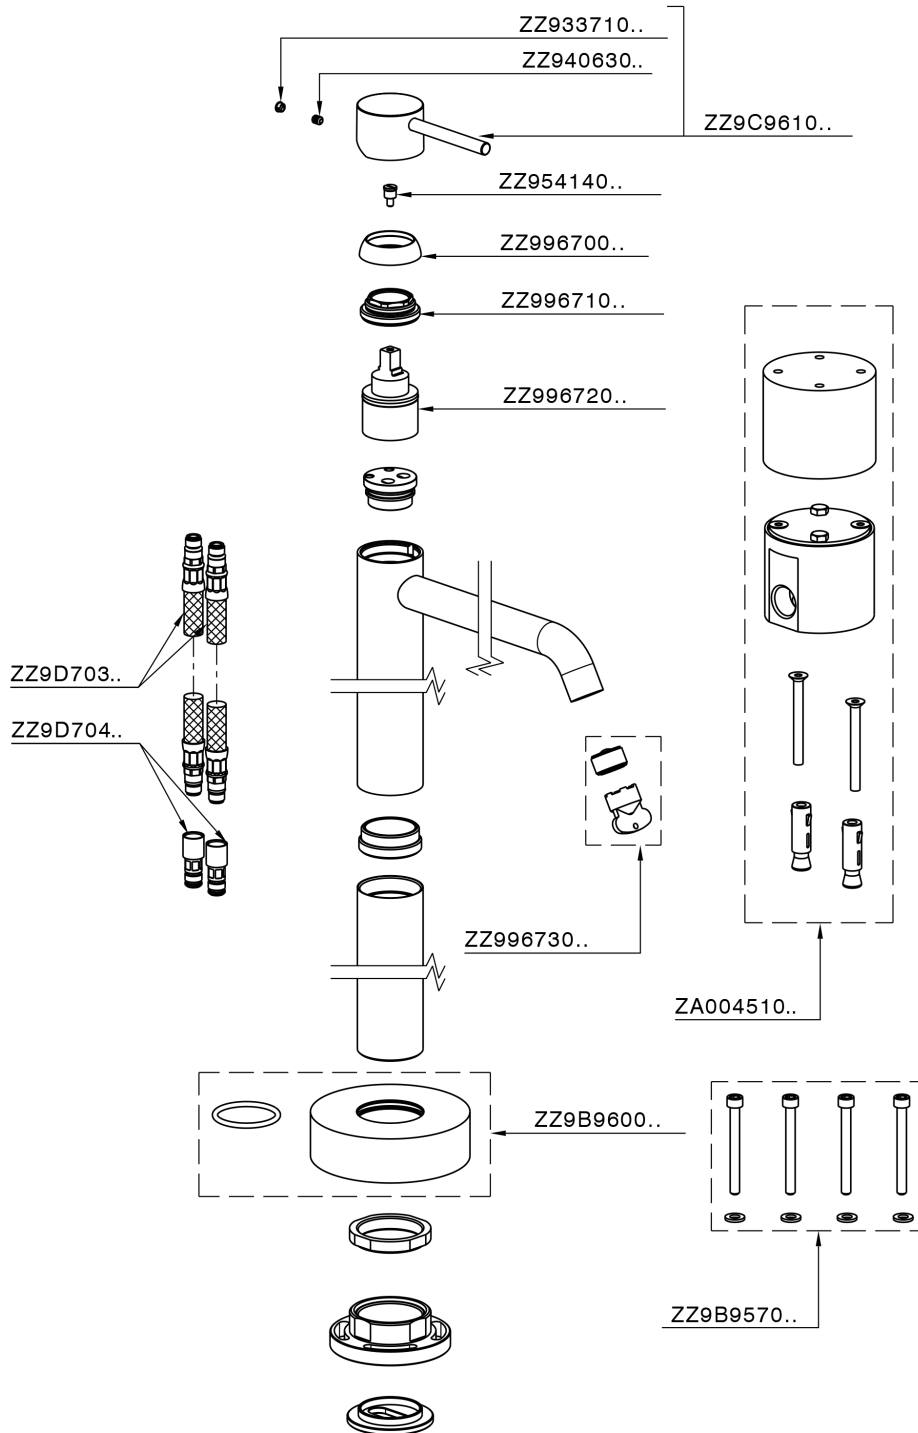

Exposed part for single basin on the floor M32_MT014510

MT014510

<https://en.huberitalia.com/exposed-part-for-single-basin-on-the-floor-m32-mt014510>

Concealed part single lever free-standing CONCEALED_ZB004510

ZB004510

<https://en.huberitalia.com/concealed-part-single-lever-free-standing-concealed-zb004510>

2024-12-22