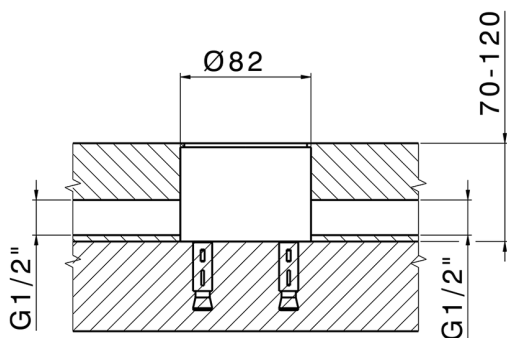

Exposed part for single basin on the floor M32_MT014510

MODEL **MT014510**

Exposed part for single basin on the floor, without concealed part, for item ZB004510

AVAILABLE FINISHINGS

-  **21** 21 Chrome
-  **26** 26 Old Copper
-  **2F** 2F Brushed Nickel
-  **2W** 2W Brushed Gold
-  **40** 40 Matt Black
-  **4Q** 4Q Matt White

CHARACTERISTICS

Cartridge Spare Parts **ZZ99672000**

35 mm Cartridge

Installation **Concealed**

Required concealed parts **ZB004510**

EcoStop

EcoStop feature limits water flow to approximately 50% of maximum output with one point of resistance on setting. Push slightly past the middle stop only when full water output is required. This will save water up to 50%.

Exposed part for single basin on the floor M32_MT014510

MT014510

<https://en.huberitalia.com/exposed-part-for-single-basin-on-the-floor-m32-mt014510>

Concealed part single lever free-standing CONCEALED_ZB004510

MODEL **ZB004510**

Floor mounted concealed part, for free-standing mixer

AVAILABLE FINISHINGS

 **04** 04 Without finishing

CHARACTERISTICS

Installation	Concealed
Concealed	1

2024-12-22