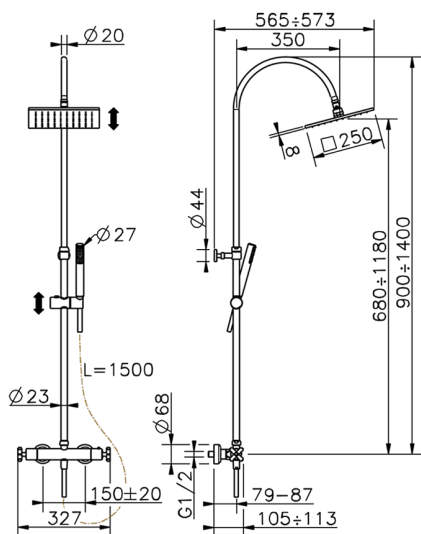

## 2-function Thermostatic shower set SUITE\_SUC80020

MODEL **SUC80020**

2-function Thermostatic shower set, 2-outlet devia stop, adjustable riser column, sliding handshower bracket, ABS 27 mm minimalistic one spray handshower, 250x250 mm Brass square showerhead 8 mm thick, 150 cm smooth SILVERFLEX Flexible Hose

AVAILABLE FINISHINGS

CHARACTERISTICS

Cartridge Spare Parts **24.04A.PP**

**8x20 Plus P Thermostatic Valve**

### DeviaStop

The Huber Devia Stop technology allows to adjust the water flow and to direct it to the selected output point (overhead soaker, hand shower, etc).