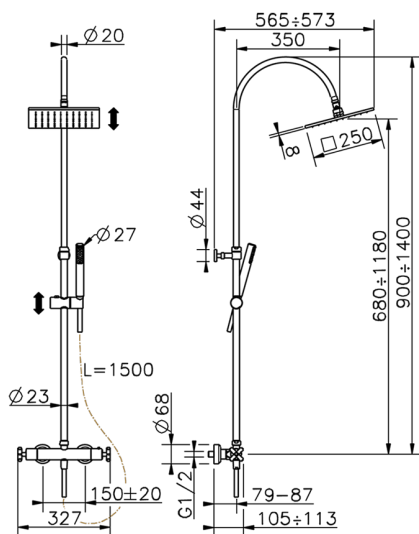

2-function Thermostatic shower set SUITE_SUC80020

MODEL **SUC80020**

2-function Thermostatic shower set, 2-outlet devia stop, adjustable riser column, sliding handshower bracket, ABS 27 mm minimalistic one spray handshower, 250x250 mm Brass square showerhead 8 mm thick, 150 cm smooth SILVERFLEX Flexible Hose

AVAILABLE FINISHINGS

CHARACTERISTICS

Cartridge Spare Parts **24.04A.PP**

8x20 Plus P Thermostatic Valve

DeviaStop

The Huber Devia Stop technology allows to adjust the water flow and to direct it to the selected output point (overhead soaker, hand shower, etc).