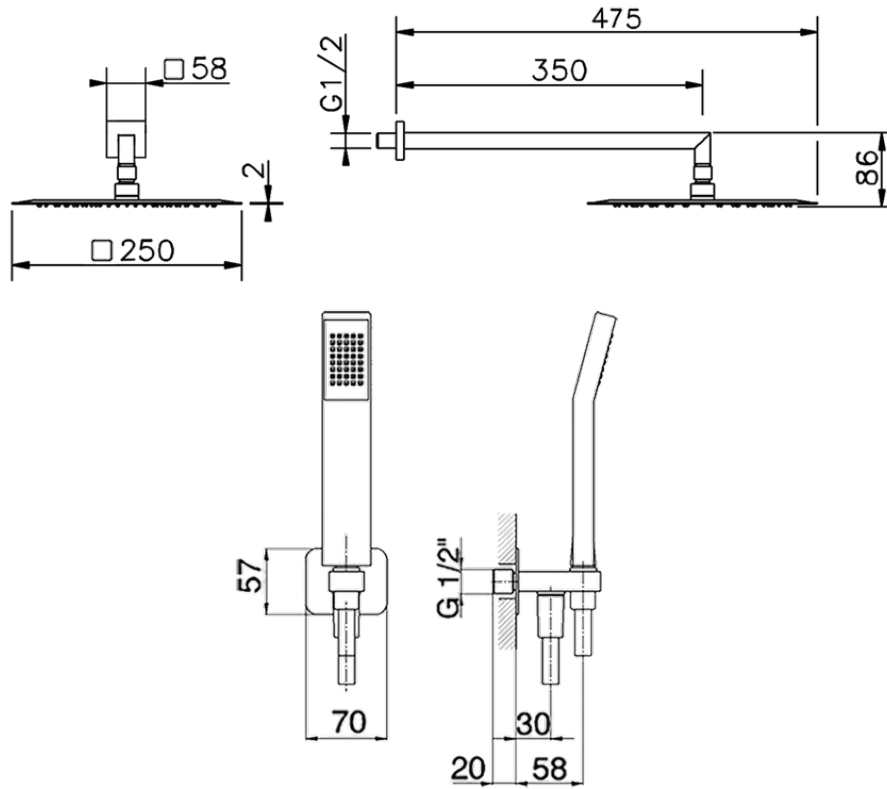

Arm and Shower Set with wall elbow integrated SHOWER_SS0K0050

SS0K0050

<https://en.huberitalia.com/arm-and-shower-set-with-wall-elbow-integrated-shower-ss0k0050>

2026-04-05