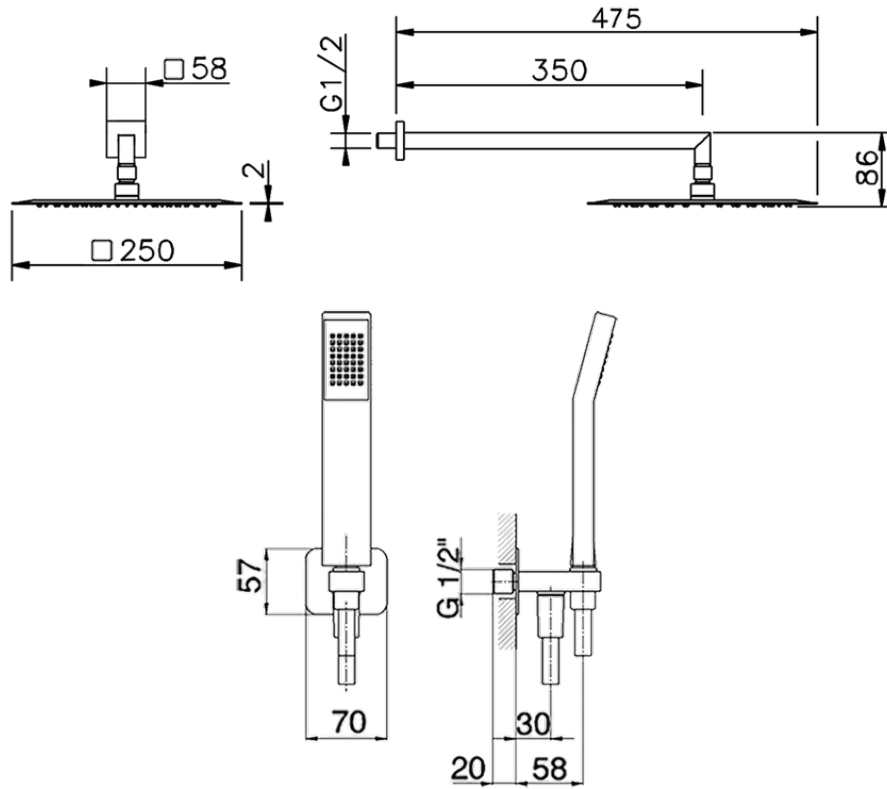

## Arm and Shower Set with wall elbow integrated SHOWER\_SS0K0050

SS0K0050

<https://en.huberitalia.com/arm-and-shower-set-with-wall-elbow-integrated-shower-ss0k0050>

2026-06-13