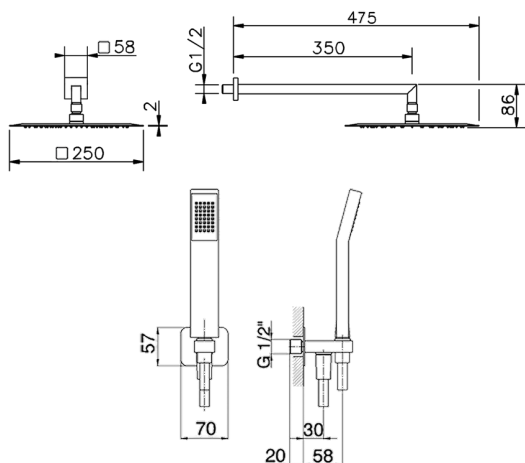

Arm and Shower Set with wall elbow integrated SHOWER_SS0K0050

MODEL **SS0K0050**

Arm and Shower Set with wall elbow integrated, 350 mm shower arm, 250x250 mm INOX square showerhead 2 mm thick, 42x18 mm ABS Quad one spray handshower, 1/2" wall elbow, 150 cm smooth SILVERFLEX Flexible Hose

AVAILABLE FINISHINGS

21 21 Chrome

CHARACTERISTICS

2026-05-15