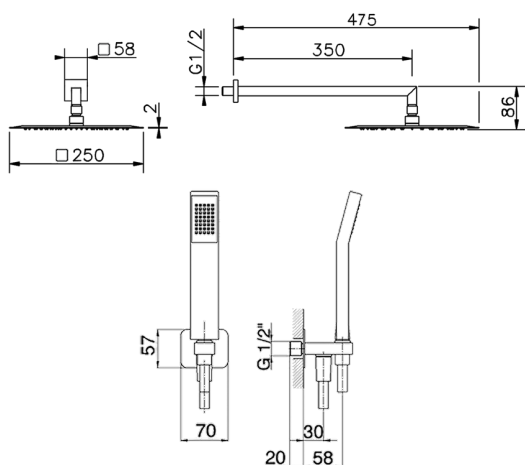

Arm and Shower Set with wall elbow integrated SHOWER_SS0K0050

MODEL **SS0K0050**

Arm and Shower Set with wall elbow integrated, 350 mm shower arm, 250x250 mm INOX square showerhead 2 mm thick, 42x18 mm ABS Quad one spray handshower, 1/2" wall elbow, 150 cm smooth SILVERFLEX Flexible Hose

AVAILABLE FINISHINGS

21 21 Chrome

CHARACTERISTICS

2026-04-17