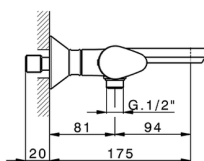

Thermostatic bath mixer HARLOCK_HCT21010

MODEL **HCT21010**

Thermostatic bath mixer, without shower set, 1/2" M flexible connection

AVAILABLE FINISHINGS

- **21** 21 Chrome
- **2P** 2P Rose Gold
- **2Q** 2Q Black Titanium
- **40** 40 Matt Black
- **4Q** 4Q Matt White
- **6T** 6T Chrome/Matt Black