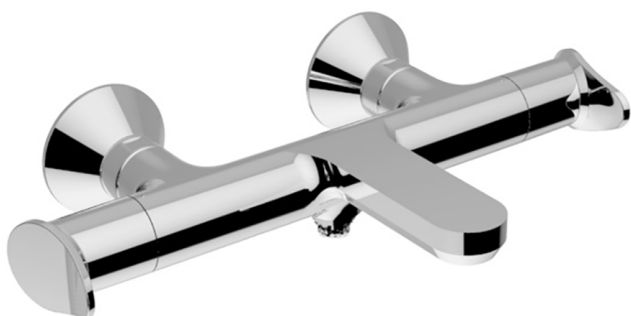

## Thermostatic bath mixer HARLOCK\_HCT21010

MODEL **HCT21010**

Thermostatic bath mixer, without shower set, 1/2" M flexible connection

### CHARACTERISTICS

Cartridge Spare Parts **ZZ96551000**

**TMX 25 Thermostatic Valve**

#### DeviaStop

The Huber Devia Stop technology allows to adjust the water flow and to direct it to the selected output point (overhead soaker, hand shower, etc).

#### SafeTouch

The Huber SafeTouch system maintains the mixer body cool to the touch during operation.