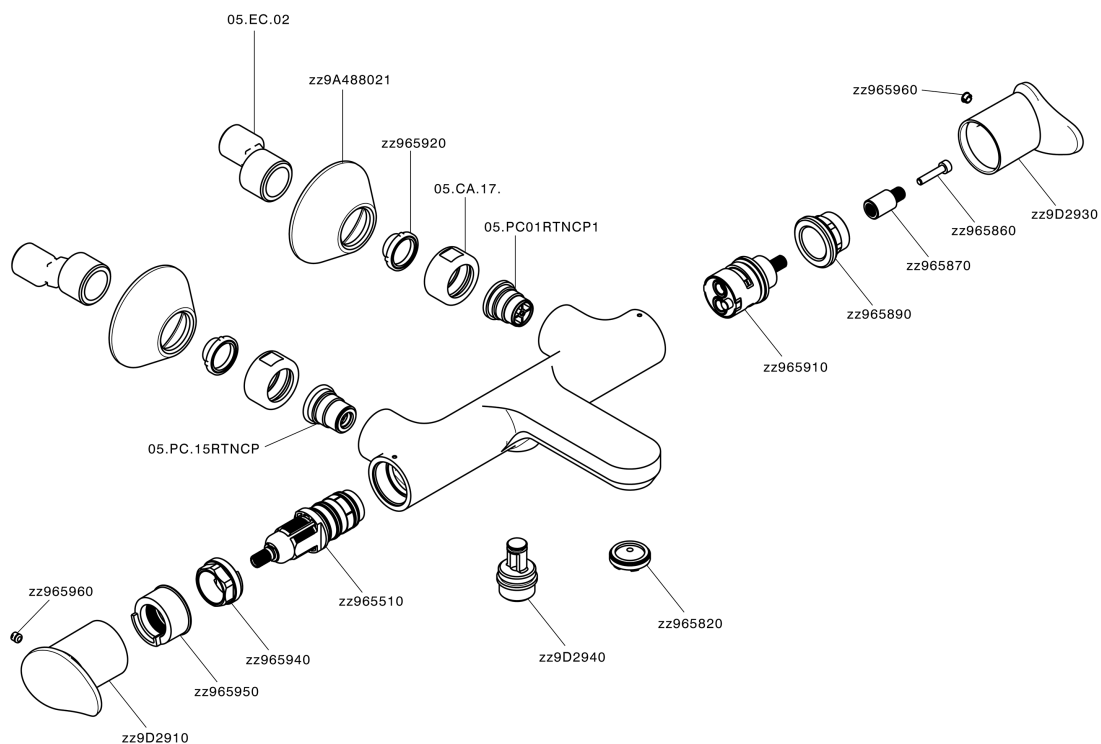

Thermostatic bath mixer HARLOCK_HCT21010

HCT21010

<https://en.huberitalia.com/thermostatic-bath-mixer-harlock-hct21010>

2025-04-02