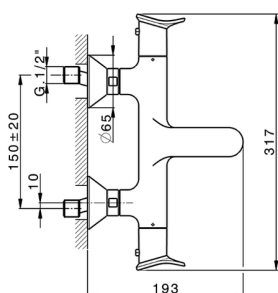

## Thermostatic bath mixer HARLOCK\_HCT21010

MODEL **HCT21010**

Thermostatic bath mixer, without shower set, 1/2" M flexible connection

### CHARACTERISTICS

Cartridge Spare Parts **ZZ96551000**

**TMX 25 Thermostatic Valve**