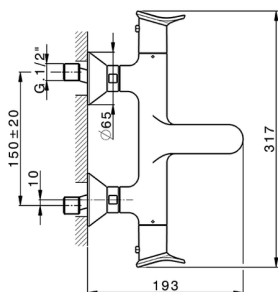

Thermostatic bath mixer HARLOCK_HCT21010

MODEL **HCT21010**

Thermostatic bath mixer, without shower set, 1/2" M flexible connection

AVAILABLE FINISHINGS

-  **21** 21 Chrome
-  **2P** 2P Rose Gold
-  **2Q** 2Q Black Titanium
-  **40** 40 Matt Black
-  **4Q** 4Q Matt White
-  **6T** 6T Chrome/Matt Black

CHARACTERISTICS

Cartridge Spare Parts **ZZ96551000**

TMX 25 Thermostatic Valve

DeviaStop

The Huber Devia Stop technology allows to adjust the water flow and to direct it to the selected output point (overhead soaker, hand shower, etc).