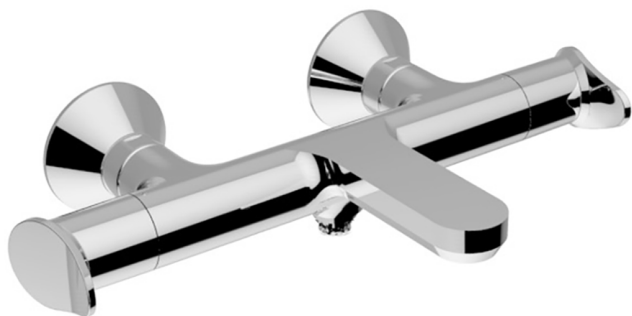

Thermostatic bath mixer HARLOCK_HCT21010

MODEL **HCT21010**

Thermostatic bath mixer, without shower set, 1/2" M flexible connection

AVAILABLE FINISHINGS

-  **21** 21 Chrome
-  **2P** 2P Rose Gold
-  **2Q** 2Q Black Titanium
-  **40** 40 Matt Black
-  **4Q** 4Q Matt White
-  **6T** 6T Chrome/Matt Black

CHARACTERISTICS

Cartridge Spare Parts **ZZ96551000**

TMX 25 Thermostatic Valve

DeviaStop

The Huber Devia Stop technology allows to adjust the water flow and to direct it to the selected output point (overhead soaker, hand shower, etc).

SafeTouch

The Huber SafeTouch system maintains the mixer body cool to the touch during operation.

Thermostatic

The Huber thermostatic is your personal water manager, helping you to handle, control and save water and energy.