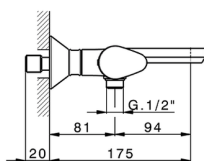

Thermostatic bath mixer HARLOCK_HCT21010

MODEL **HCT21010**

Thermostatic bath mixer, without shower set, 1/2" M flexible connection

AVAILABLE FINISHINGS

-  **21** 21 Chrome
-  **2P** 2P Rose Gold
-  **2Q** 2Q Black Titanium
-  **40** 40 Matt Black
-  **4Q** 4Q Matt White
-  **6T** 6T Chrome/Matt Black

CHARACTERISTICS

Cartridge Spare Parts **ZZ96551000**

TMX 25 Thermostatic Valve

DeviaStop

The Huber Devia Stop technology allows to adjust the water flow and to direct it to the selected output point (overhead soaker, hand shower, etc).