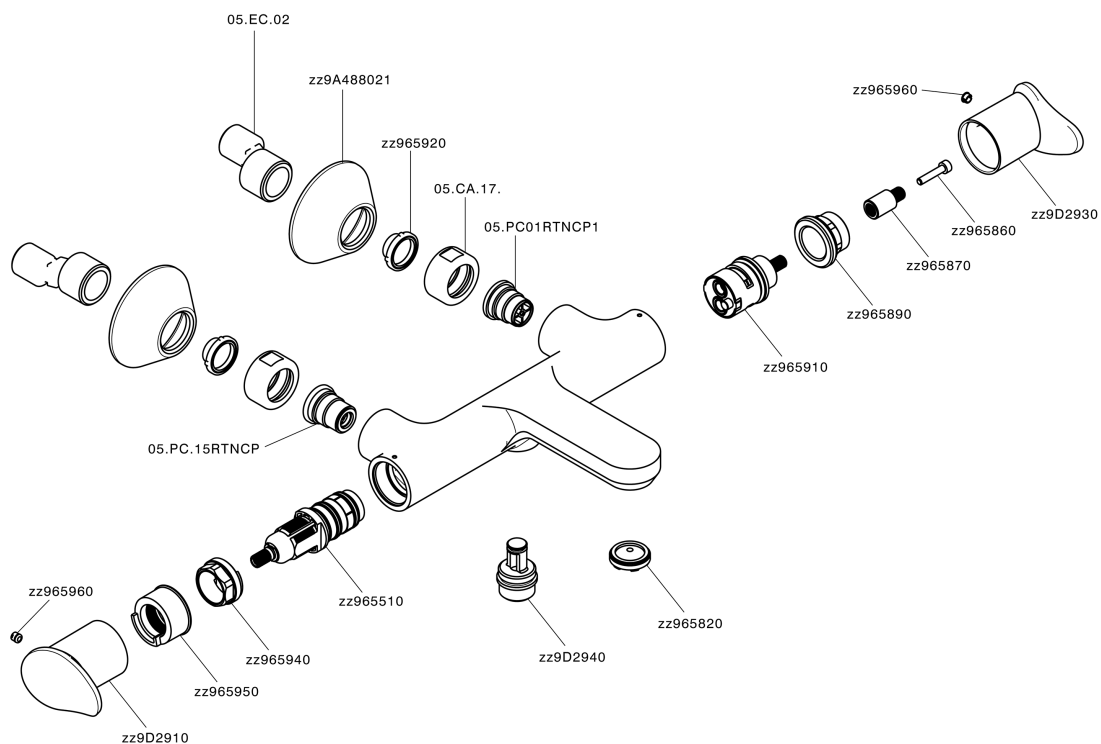

Thermostatic bath mixer HARLOCK_HCT21010

MODEL **HCT21010**

Thermostatic bath mixer, without shower set, 1/2" M flexible connection

AVAILABLE FINISHINGS

-  **21** 21 Chrome
-  **2P** 2P Rose Gold
-  **2Q** 2Q Black Titanium
-  **40** 40 Matt Black
-  **4Q** 4Q Matt White
-  **6T** 6T Chrome/Matt Black

CHARACTERISTICS

Cartridge Spare Parts **ZZ96551000**

TMX 25 Thermostatic Valve

DeviaStop

The Huber Devia Stop technology allows to adjust the water flow and to direct it to the selected output point (overhead soaker, hand shower, etc).

SafeTouch

The Huber SafeTouch system maintains the mixer body cool to the touch during operation.

Thermostatic

The Huber thermostatic is your personal water manager, helping you to handle, control and save water and energy.

Thermostatic bath mixer HARLOCK_HCT21010

HCT21010

<https://en.huberitalia.com/thermostatic-bath-mixer-harlock-hct21010>

2025-04-03