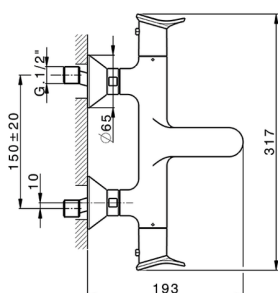

Thermostatic bath mixer HARLOCK_HCT21010

MODEL **HCT21010**

Thermostatic bath mixer, without shower set, 1/2" M flexible connection

AVAILABLE FINISHINGS

-  **21** 21 Chrome
-  **2P** 2P Rose Gold
-  **2Q** 2Q Black Titanium
-  **40** 40 Matt Black
-  **4Q** 4Q Matt White
-  **6T** 6T Chrome/Matt Black

CHARACTERISTICS

Cartridge Spare Parts **ZZ96551000**

TMX 25 Thermostatic Valve

DeviaStop

The Huber Devia Stop technology allows to adjust the water flow and to direct it to the selected output point (overhead soaker, hand shower, etc).