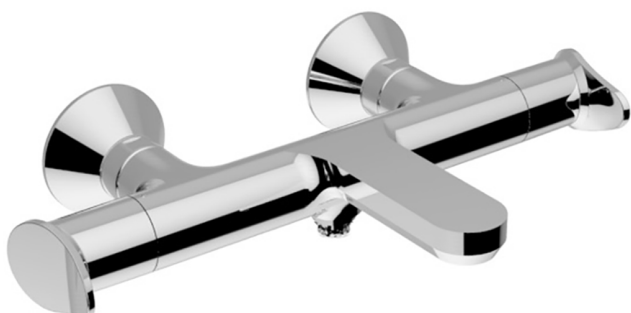

Thermostatic bath mixer HARLOCK_HCT21010

MODEL **HCT21010**

Thermostatic bath mixer, without shower set, 1/2" M flexible connection

AVAILABLE FINISHINGS

-  **21** 21 Chrome
-  **2P** 2P Rose Gold
-  **2Q** 2Q Black Titanium
-  **40** 40 Matt Black
-  **4Q** 4Q Matt White
-  **6T** 6T Chrome/Matt Black

CHARACTERISTICS

Cartridge Spare Parts **ZZ96551000**

TMX 25 Thermostatic Valve

DeviaStop

The Huber Devia Stop technology allows to adjust the water flow and to direct it to the selected output point (overhead soaker, hand shower, etc).

SafeTouch

The Huber SafeTouch system maintains the mixer body cool to the touch during operation.

Thermostatic

The Huber thermostatic is your personal water manager, helping you to handle, control and save water and energy.