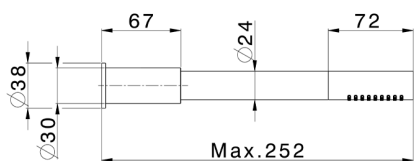

AVAILABLE FINISHINGS

D1 D1 Brushed Inox

CHARACTERISTICS

Cartridge Spare Parts **ZZ9B871000**

40 mm Progressive single-lever cartridge

2024-12-18