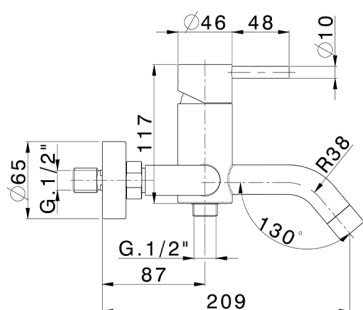

Progressive bath mixer LYNOX_LX000121

MODEL **LX000121**

Progressive bath mixer, with shower set, with diverter, wall mounted adjustable handshower bracket, D.22 mm INOX minimalistic one spray handshower, 150 cm Stainless Steel flexible hose - Inox AISI 304

AVAILABLE FINISHINGS

D1 D1 Brushed Inox

CHARACTERISTICS

Cartridge Spare Parts **ZZ9B871000**

40 mm Progressive single-lever cartridge

2024-12-18