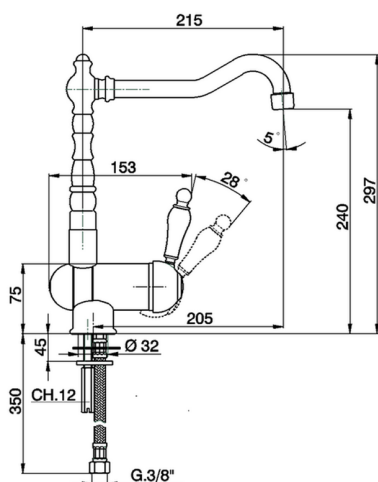

Single lever sink mixer with reclined spout KITCHEN_CM001530

MODEL **CM001530**

Single lever sink mixer with reclined spout, swivel spout, G.3/8" stainless steel flexible hose

AVAILABLE FINISHINGS

-  **21** 21 Chrome
-  **26** 26 Old Copper
-  **27** 27 Old Bronze
-  **2A** 2A Satin Brushed Nickel

CHARACTERISTICS

Cartridge Spare Parts **ZZ92909000**

43 mm Cartridge

2024-12-21