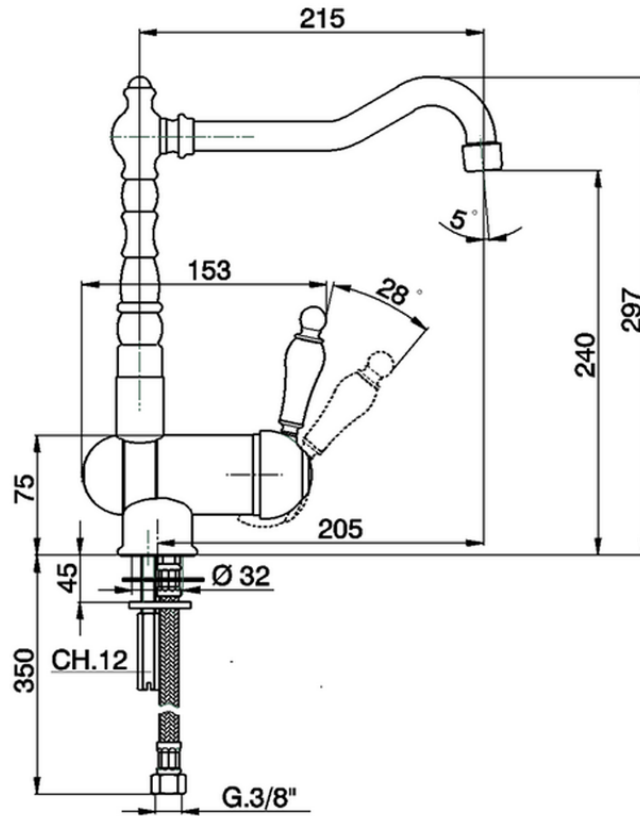

## Single lever sink mixer with reclined spout KITCHEN\_CM001530

CM001530

<https://en.huberitalia.com/single-lever-sink-mixer-with-reclined-spout-kitchen-cm001530>

2024-12-22