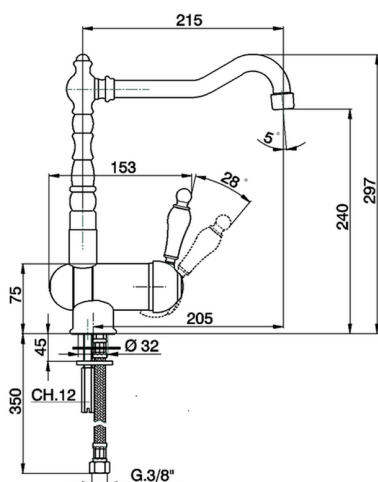

Single lever sink mixer with reclined spout KITCHEN_CM001530

MODEL **CM001530**

Single lever sink mixer with reclined spout, swivel spout, G.3/8" stainless steel flexible hose

AVAILABLE FINISHINGS

-  **21** 21 Chrome
-  **26** 26 Old Copper
-  **27** 27 Old Bronze
-  **2A** 2A Satin Brushed Nickel

CHARACTERISTICS

Cartridge Spare Parts **ZZ92909000**

43 mm Cartridge

2024-12-22