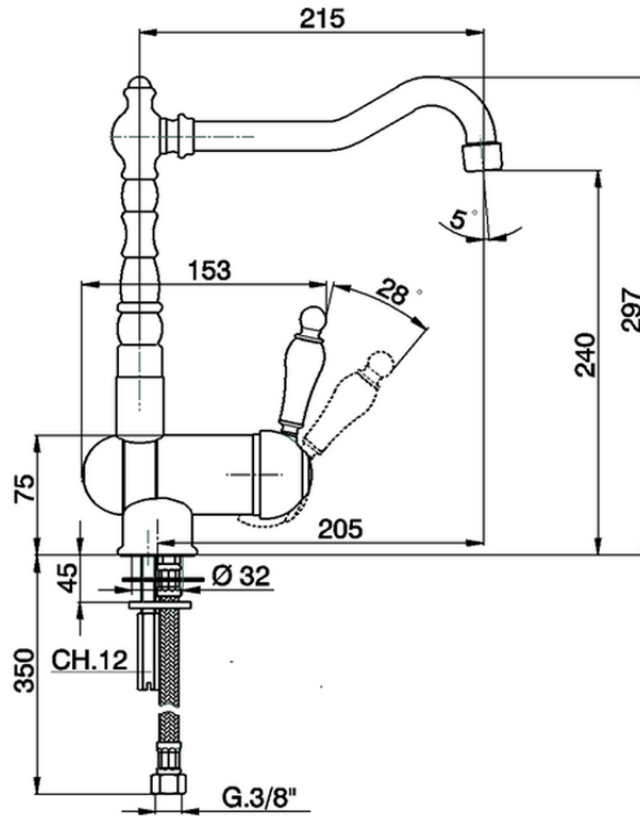

Single lever sink mixer with reclined spout KITCHEN\_CM001530

CM001530

<https://en.huberitalia.com/single-lever-sink-mixer-with-reclined-spout-kitchen-cm001530>

2024-12-04