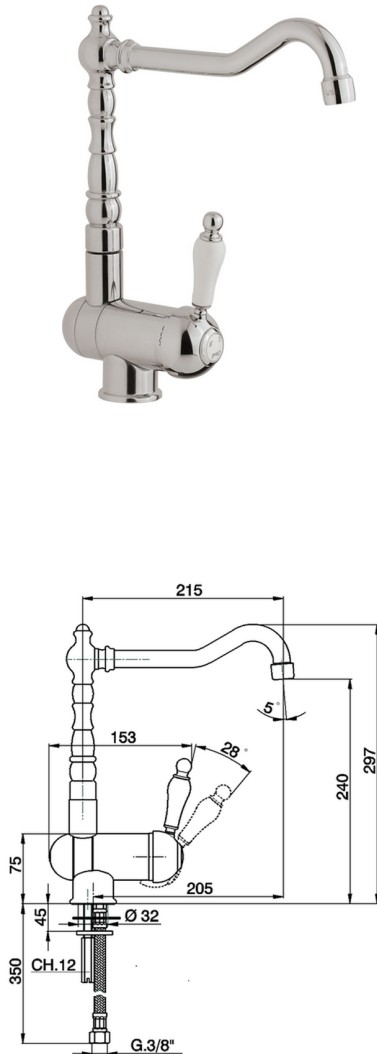

## Single lever sink mixer with reclined spout KITCHEN\_CM001530

MODEL **CM001530**

Single lever sink mixer with reclined spout, swivel spout, G.3/8" stainless steel flexible hose

### AVAILABLE FINISHINGS

-  **21** 21 Chrome
-  **26** 26 Old Copper
-  **27** 27 Old Bronze
-  **2A** 2A Satin Brushed Nickel

### CHARACTERISTICS

Cartridge Spare Parts **ZZ92909000**

**43 mm Cartridge**

2024-12-04