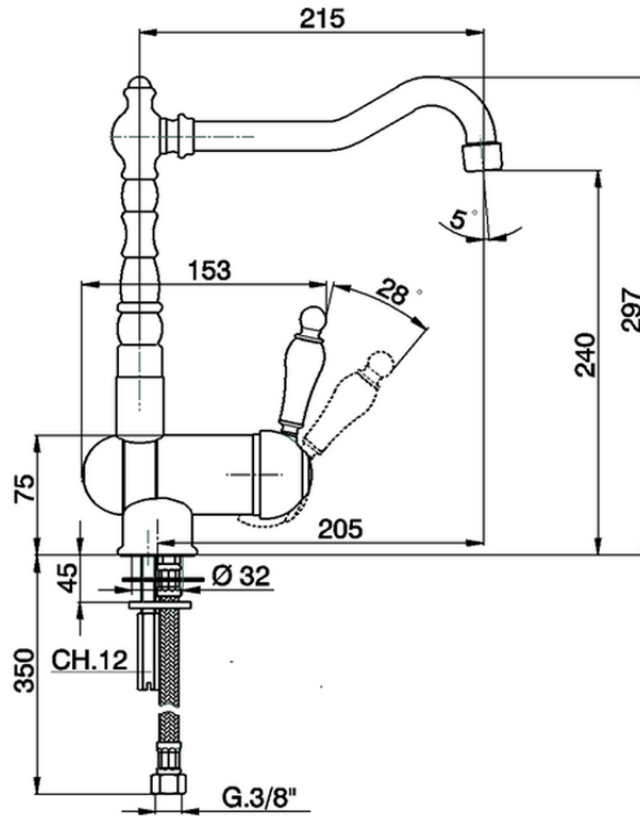

Single lever sink mixer with reclined spout KITCHEN_CM001530

CM001530

<https://en.huberitalia.com/single-lever-sink-mixer-with-reclined-spout-kitchen-cm001530>

2024-12-22