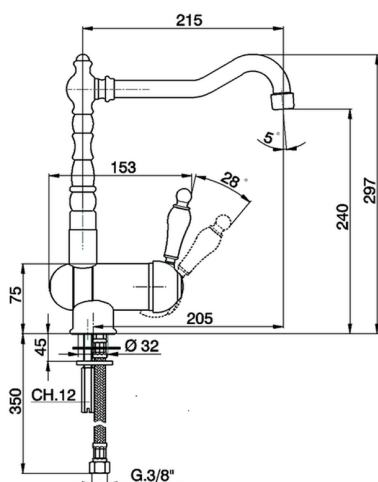

## Single lever sink mixer with reclined spout KITCHEN\_CM001530

MODEL **CM001530**

Single lever sink mixer with reclined spout, swivel spout, G.3/8" stainless steel flexible hose

### CHARACTERISTICS

Cartridge Spare Parts **ZZ92909000**

**43 mm Cartridge**

2024-12-22